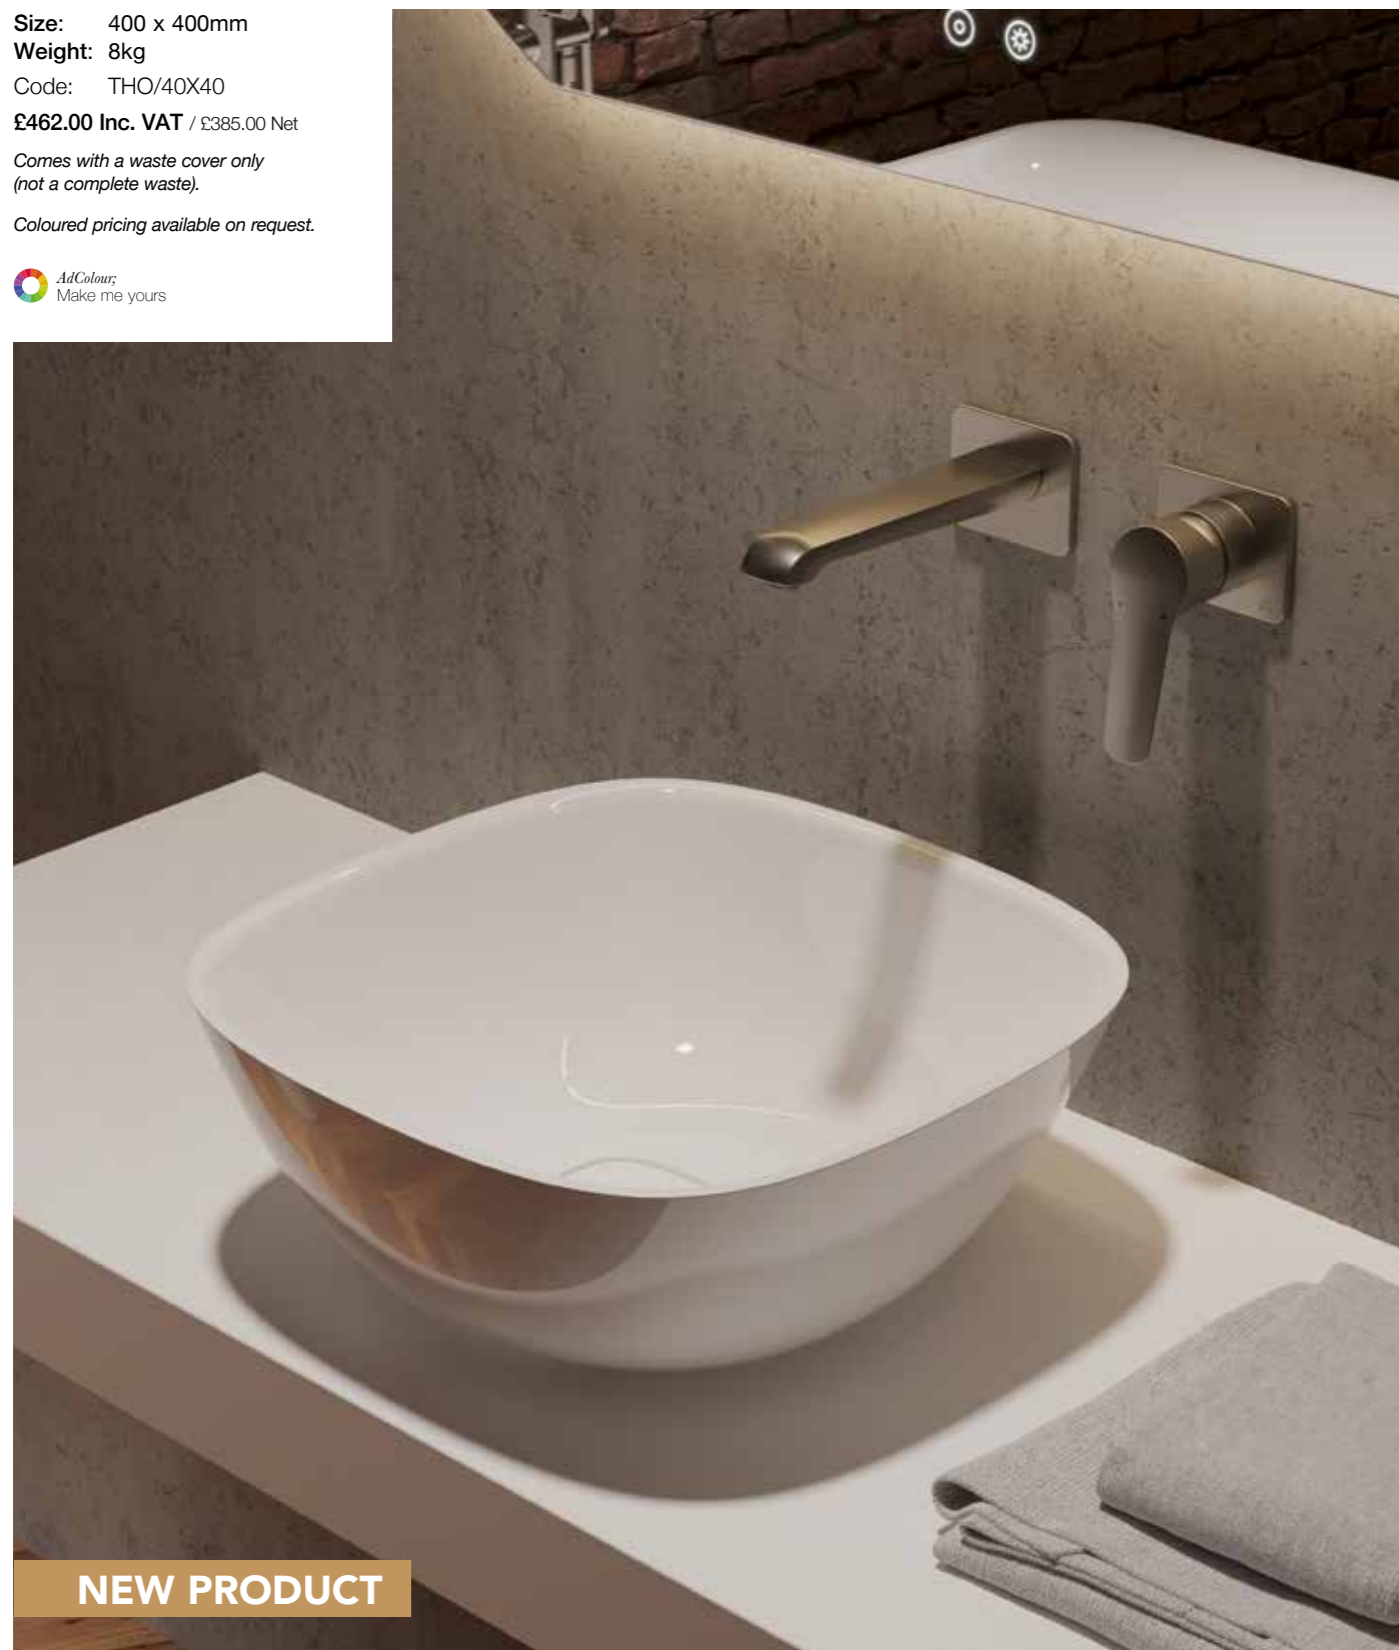

Thompson

Size: 400 x 400mm
Weight: 8kg
Code: THO/40X40
£462.00 Inc. VAT / £385.00 Net
Comes with a waste cover only (not a complete waste).
Coloured pricing available on request.