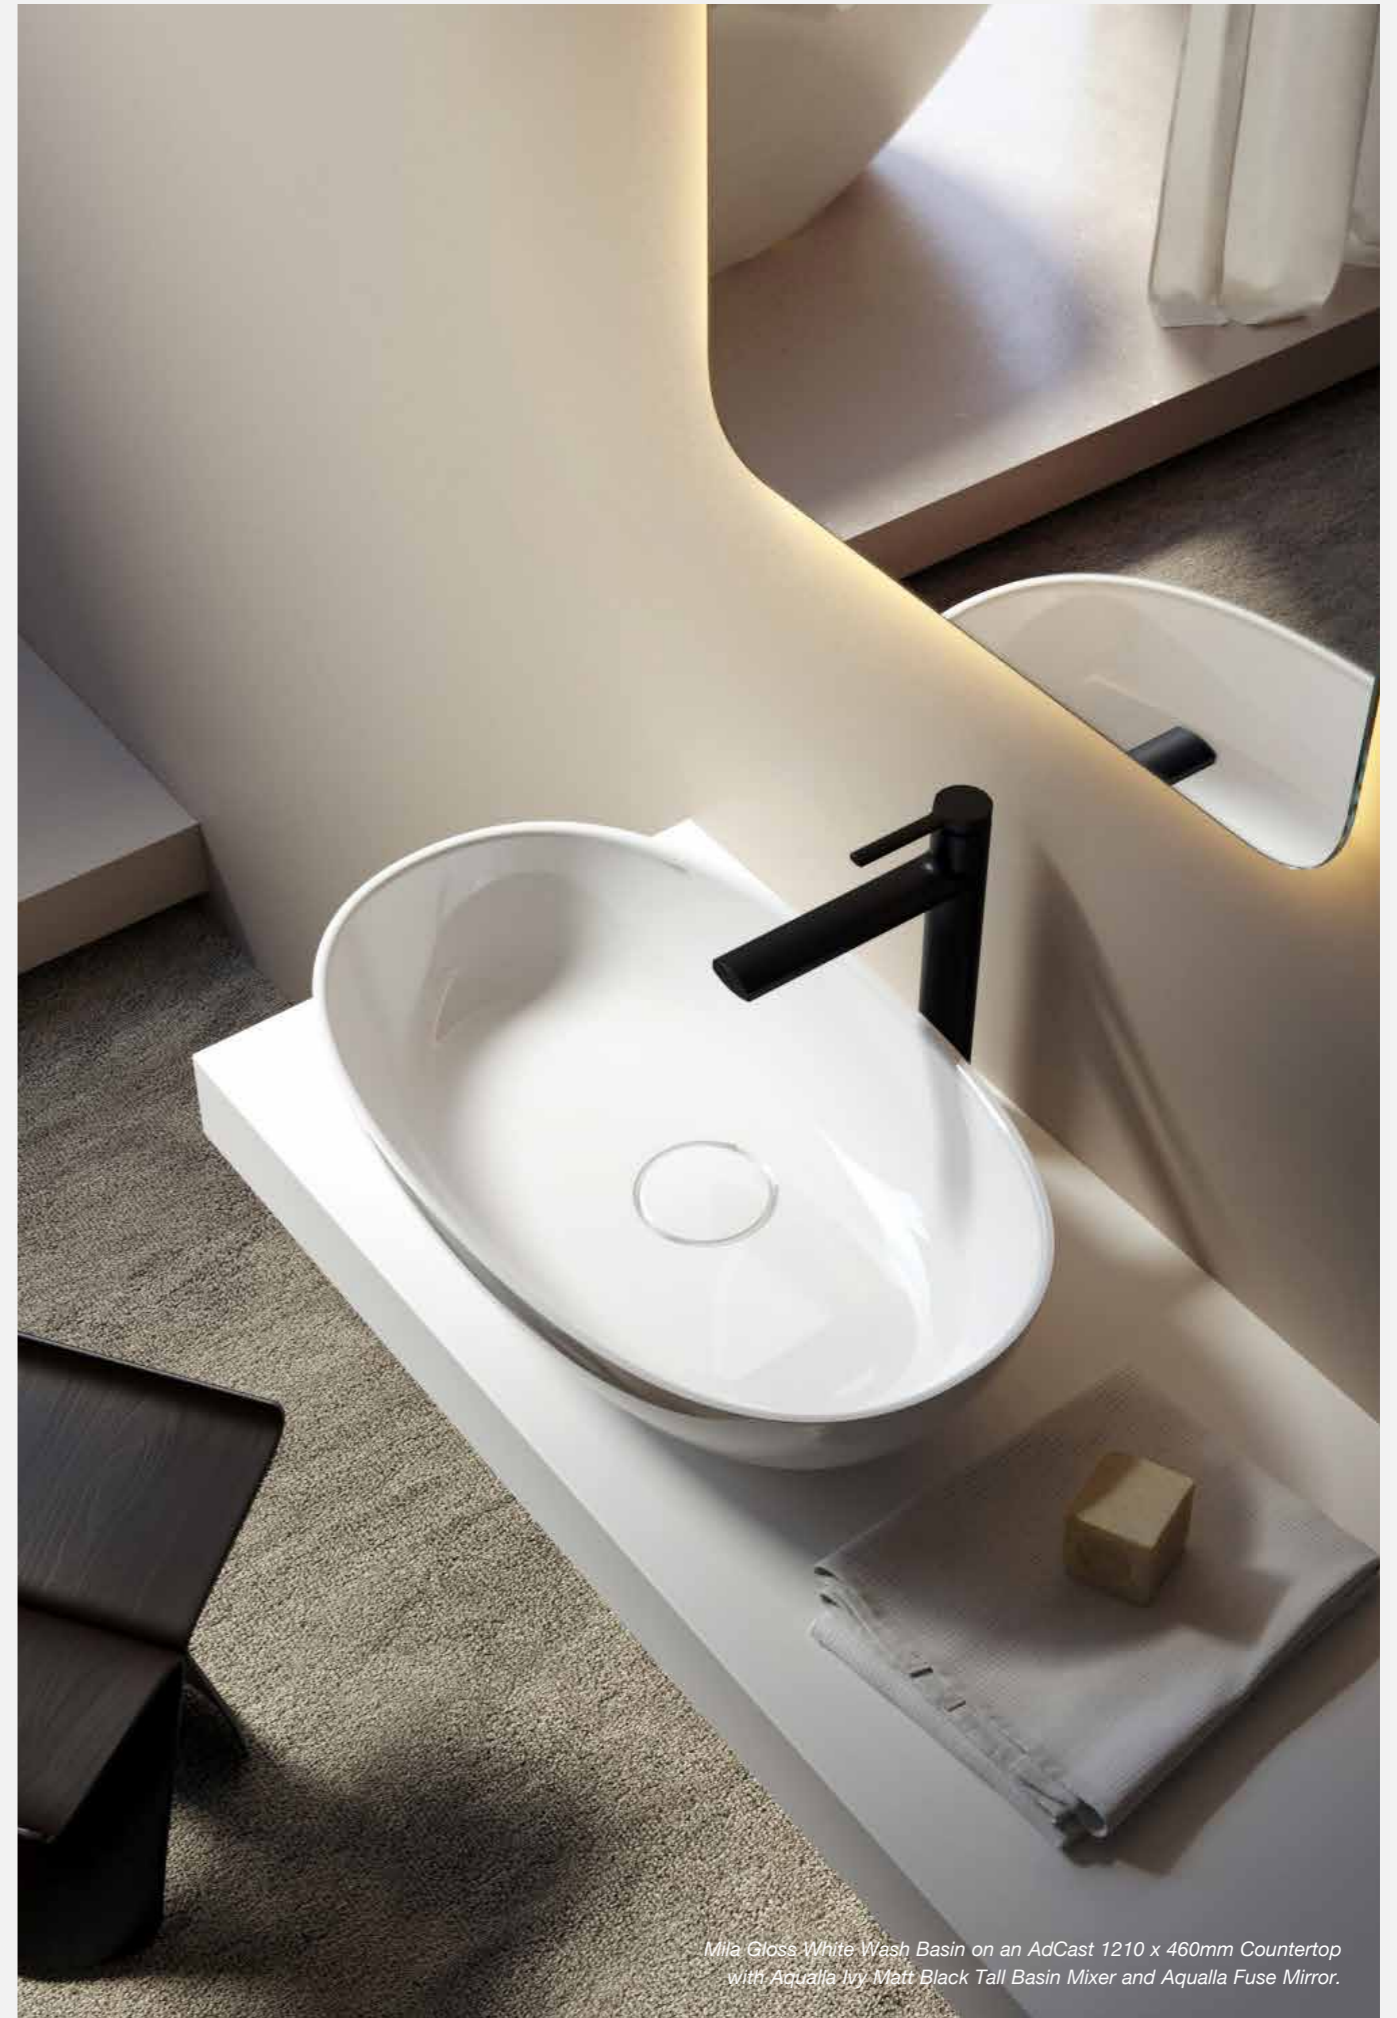

*Mila Gloss White Wash Basin on an AdCast 1210 x 460mm Countertop
with Aqualla Ivy Matt Black Tall Basin Mixer and Aqualla Fuse Mirror.*