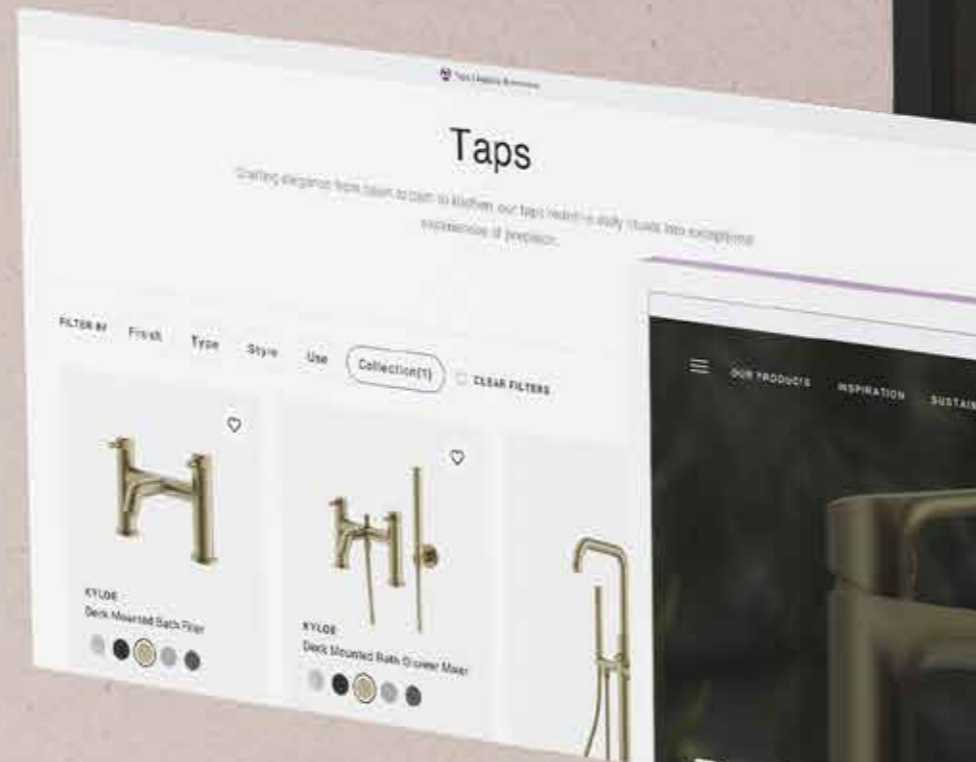

Your New Aquila Website is Live

Tailor made with you in mind: Explore, Engage, Evolve.

- **Simplified Product Pages:** Find codes, pricing, and comprehensive variant details.
- **Enhanced Search Functionality:** Search by colour, code, or description.
- **Inspirational Image Galleries:** Be inspired with aspirational imagery, leading you directly to featured products.
- **Wishlist Feature:** Easily select, save, and share your favourites.
- **Retailer and Customer Service Hubs:** Connect with us directly for unparalleled support.