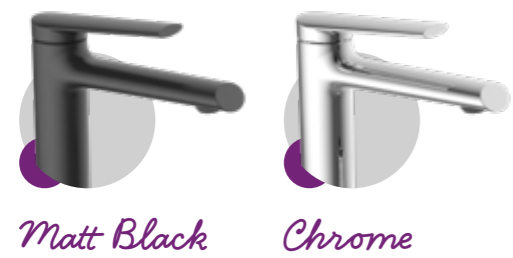

Edge

BY AQUALLA

Edge

The Contemporary Collection.

Characteristically discreet and elegant. Its unique oval edging with a thin roundish handle adds an edge of beauty to your space.

Experience Edge in Matt Black or Chrome