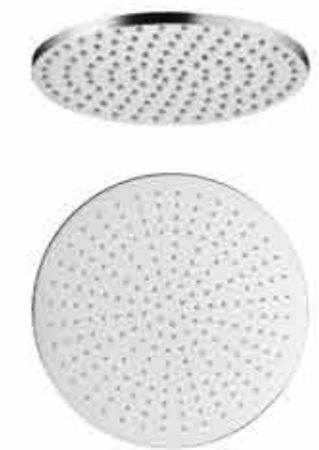

**Luca Brass
Showerhead 300mm**
Code: LS30
£147.64 Inc. VAT / £123.03 Net

All minimum operating pressures stated above are subject to use with an Aqualla concealed shower valve.