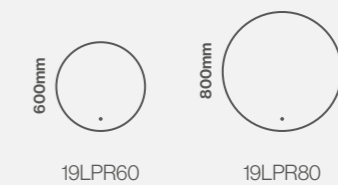

Linea Round Plus

Size Options

Dimensions	Code	Price
600mm Diameter	15LPR60	£366.80 Inc. VAT / £305.67 Net
800mm Diameter	15LPR80	£458.50 Inc. VAT / £382.08 Net

Features

- Energy efficient one piece LED lighting strip
- Heated demister pad
- Touch switch power control
- IP44 rated

Fitting

Music
in your
mirror

Linea Live Round Plus

Size Options

Dimensions	Code	Price
600mm Diameter	19LPR60	£496.71 Inc. VAT / £413.92 Net
800mm Diameter	19LPR80	£603.69 Inc. VAT / £503.08 Net

Features

- Energy efficient one piece LED lighting strip
- Heated demister pad
- Touch switch power control
- Bluetooth connectivity
- IP44 rated

Fitting