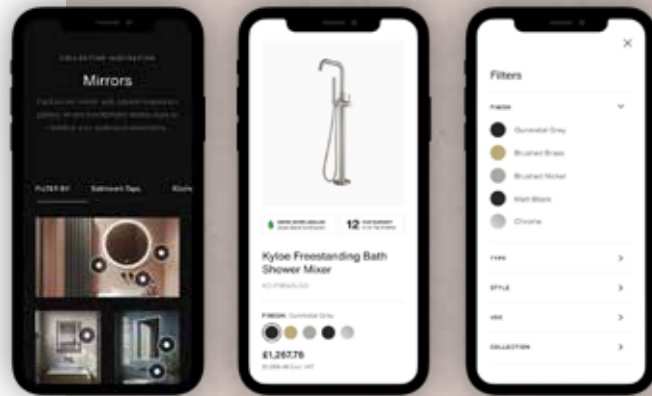

Bathroom & Kitchen
Update Awards
AWARD WINNER 2023
Best Shower Brand

Bathroom & Kitchen
Update Awards
AWARD WINNER 2021
Best Shower Brand

Northern Ireland
Plumbing & Heating
AWARD WINNER 2021
Supplier of the Year

Your New Aquila Website is Live

Tailor made with you in mind: Explore, Engage, Evolve.

- **Simplified Product Pages:** Find codes, pricing, and comprehensive variant details.
- **Enhanced Search Functionality:** Search by colour, code, or description.
- **Inspirational Image Galleries:** Be inspired with aspirational imagery, leading you directly to featured products.
- **Wishlist Feature:** Easily select, save, and share your favourites.
- **Retailer and Customer Service Hubs:** Connect with us directly for unparalleled support.