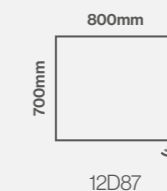

Portrait Fitting Only