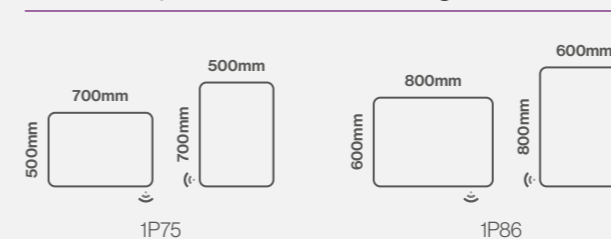

Landscape or Portrait Fitting

Porto

Size Options

Dimensions	Code	Price
700 x 500mm	1P75	£353.05 Inc. VAT / £294.20 Net
800 x 600mm	1P86	£385.14 Inc. VAT / £320.95 Net

Model Shown: 700 x 500mm

Landscape or Portrait Fitting