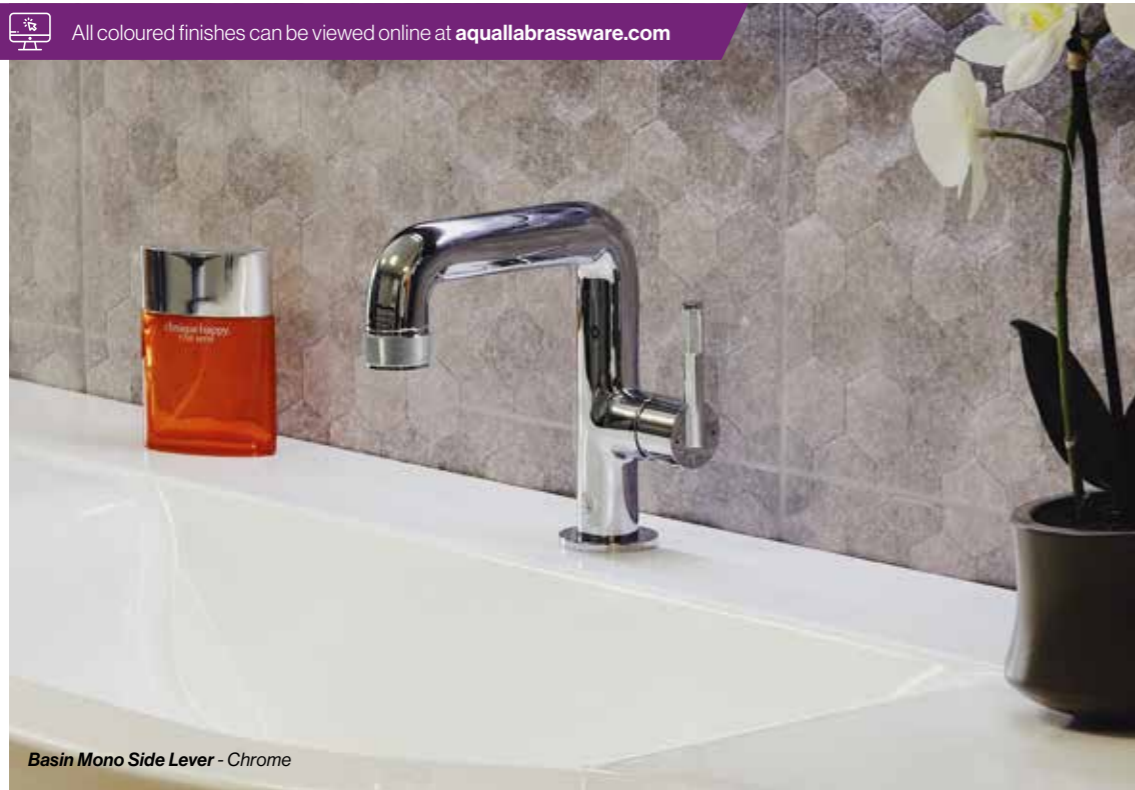

Basin Mono Side Lever - Brushed Nickel

Basin Mono - Brushed Brass

Industrial Collection

Kyloe Tap Collection

All coloured finishes can be viewed online at aquallabronze.com

Basin Mono Side Lever - Chrome

Basin Mono - Matt Black