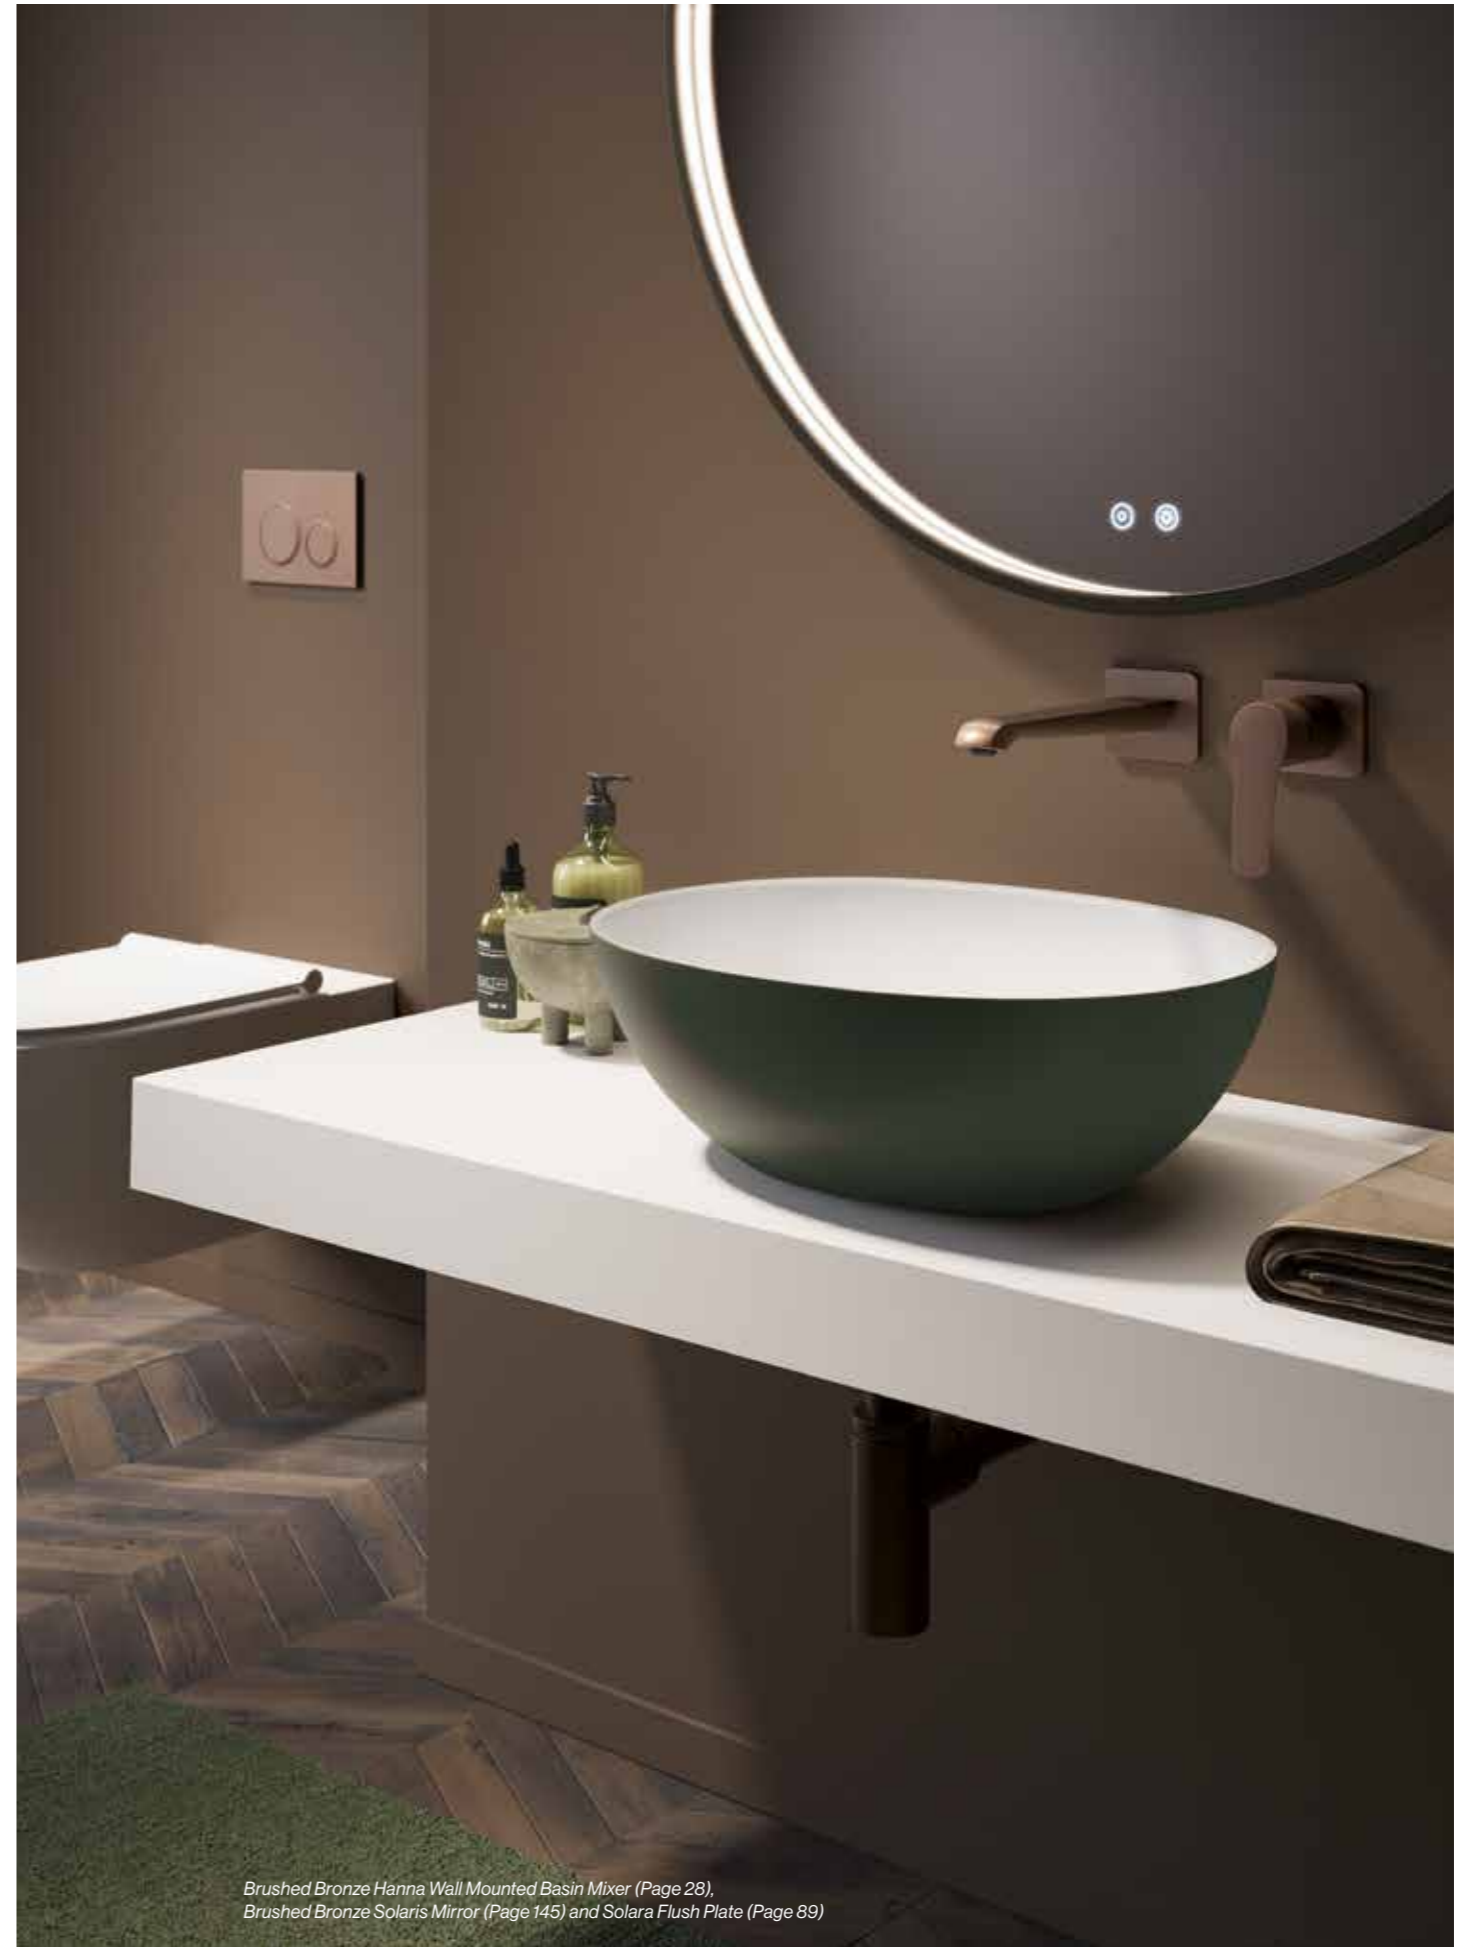

*Brushed Bronze Hanna
Freestanding Bath Shower Mixer (Page 30)*

*Brushed Bronze Hanna Wall Mounted Basin Mixer (Page 28),
Brushed Bronze Solaris Mirror (Page 145) and Solara Flush Plate (Page 89)*

The Future of Bathing is Here