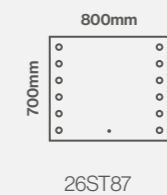

Pebble

Size Options

Dimensions	Code	Price
800 x 555mm	25PEB85	£272.00 Inc. VAT / £226.67 Net

Fitting

Features

- **Press and hold touch switch to adjust between cool and warm LED lighting**
- Touch switch power control
- Intensity change (dimnable function)
- LED Backlighting
- Heated demister pad
- Portrait & Landscape fitting
- IP44 rating

Size Options

Dimensions	Code	Price
800 x 700mm	26ST87	£364.00 Inc. VAT / £303.33 Net

Features

- **Press and hold touch switch to adjust between cool and warm LED lighting**
- Touch switch power control
- Intensity change (dimnable function)
- LED lighting
- Portrait & Landscape fitting
- IP44 rating

Fitting