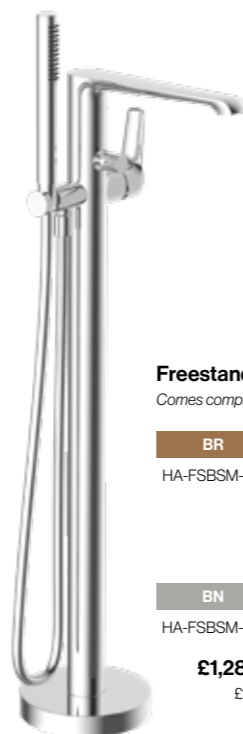

Freestanding Bath Shower Mixer ^{1.0}

Comes complete with EasyFit box

BR	GG	BB
HA-FSBSM-BR	HA-FSBSM-GG	HA-FSBSM-BB

£1,346.40 Inc. VAT
£1122.00 Net

BN	MB	CH
HA-FSBSM-BN	HA-FSBSM-BL	HA-FSBSM

£1,284.00 Inc. VAT
£1,070.00 Net

£1,044.00 Inc. VAT
£870.00 Net