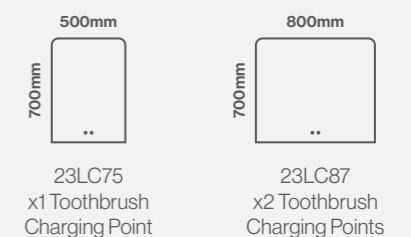

Fitting as Below