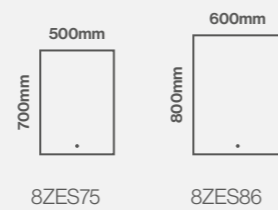

Portrait Fitting Only