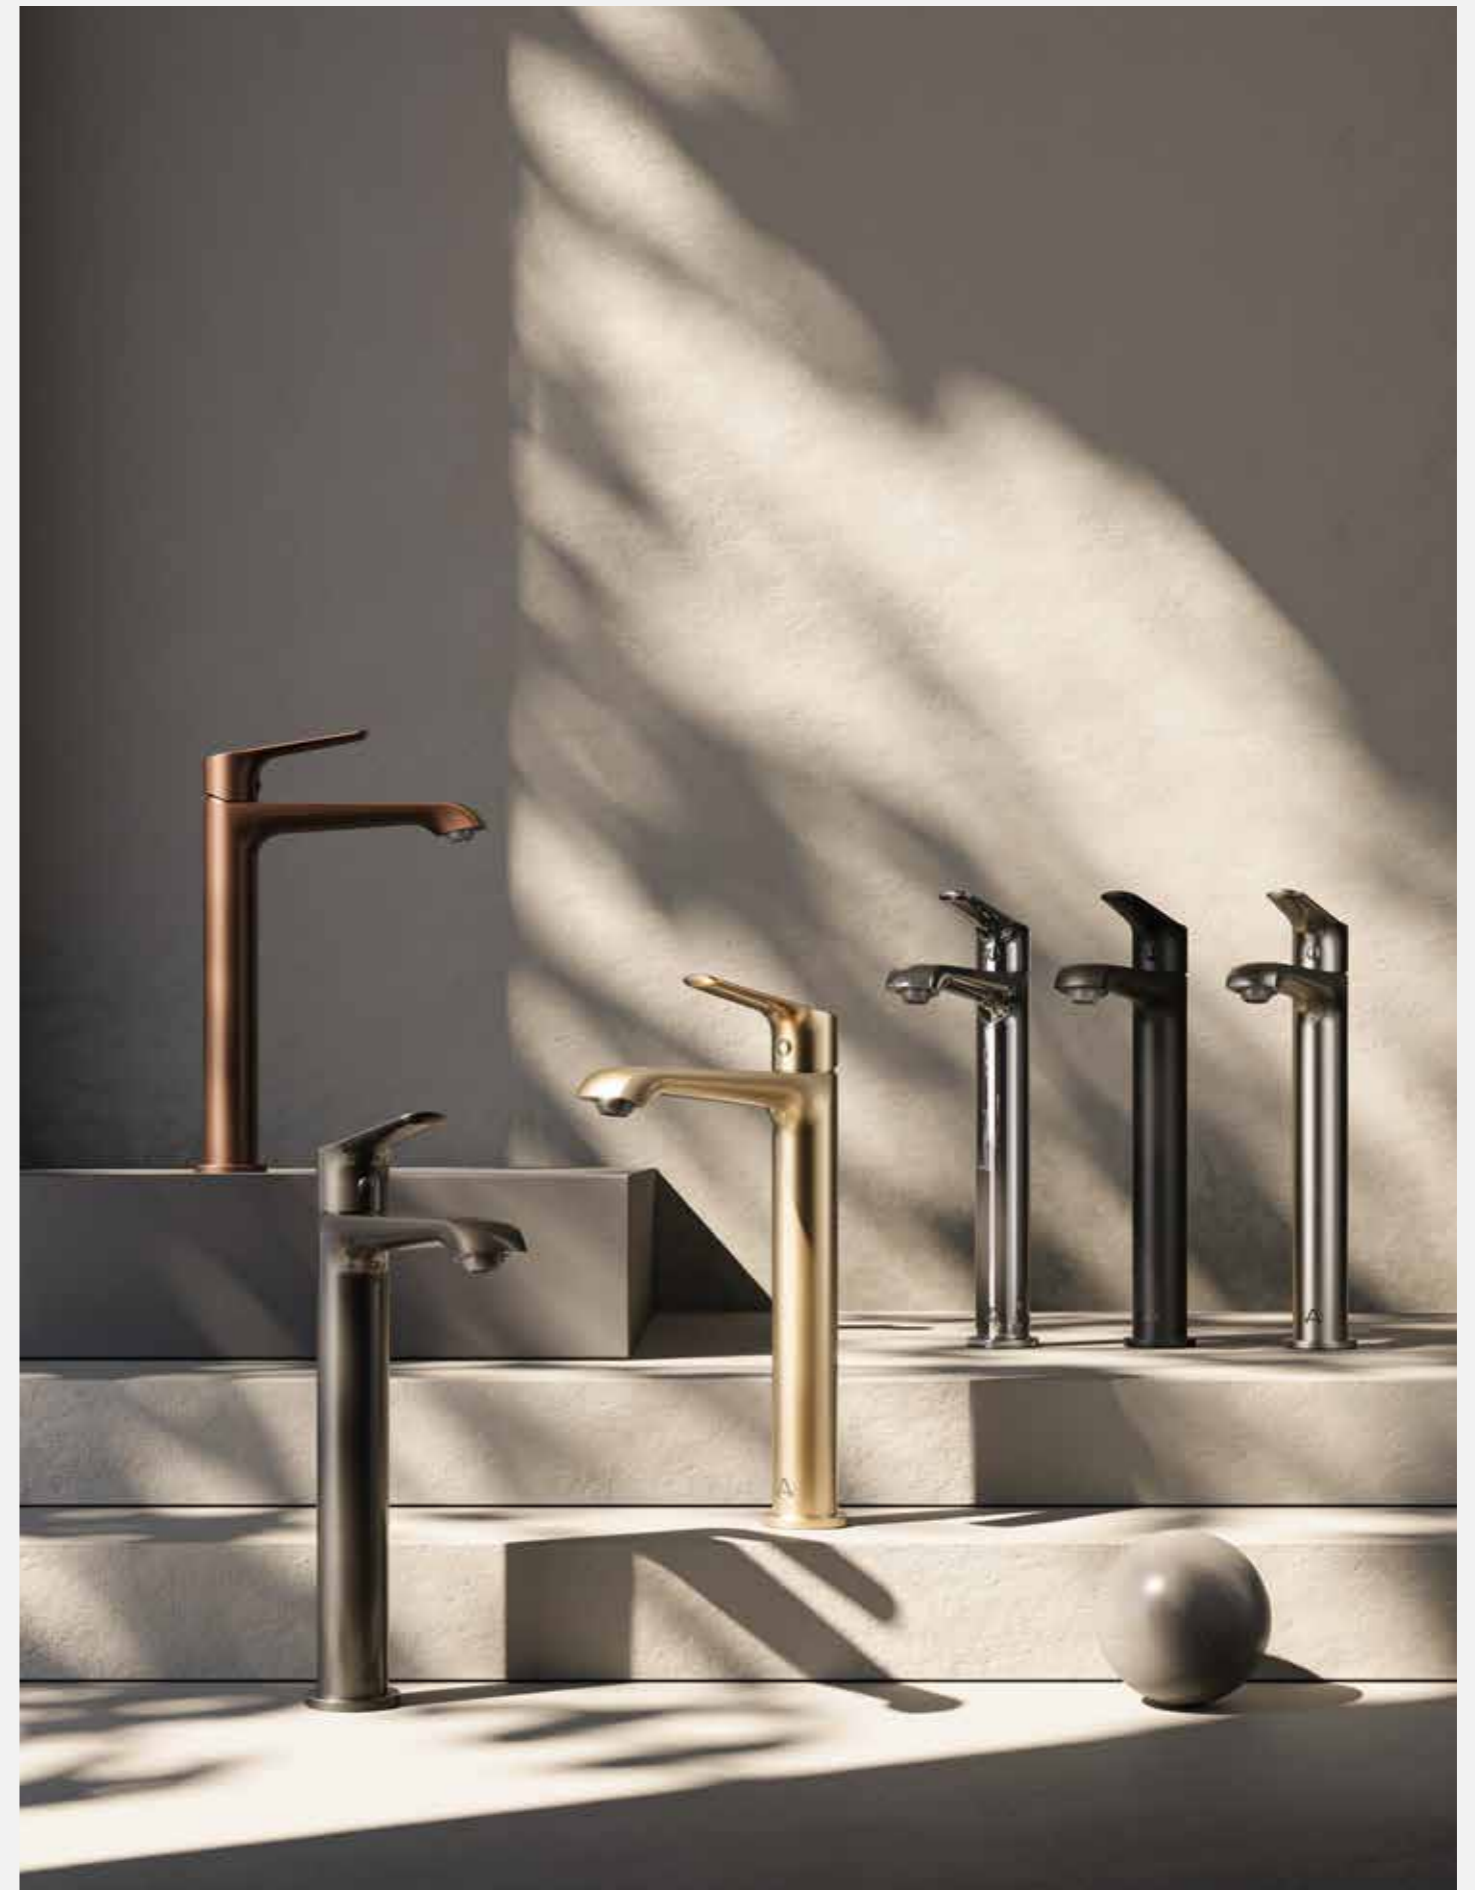

Hanna

The Timeless Collection.

Its distinctive spout is designed to fit perfectly into your bathroom, giving it a soft yet modern touch with a slightly elevated handle.

Experience Hanna in Brushed Bronze, Gunmetal Grey, Brushed Brass, Brushed Nickel, Matt Black or Chrome

The **Hanna Collection** works well with **Shower Products** on the following pages; **94 & 100**

Find matching **Accessories** too on page **81**

This **Brassware Collection** is fitted with a **Water-saving Aerator** to help reduce water consumption

Warranty

THE HANNA COLLECTION in all finishes includes an **Aqualla 12 Year Warranty**

Warranty includes 2 years parts and labour, and the remaining period parts only.

Indicates a Product has a **Maximum Flow Rate of 6 L/min**

Indicates a Product has a **Maximum Flow Rate of 8 L/min**

Compliant with Unified Water Label - **Green Band**
See Page 3 for more information