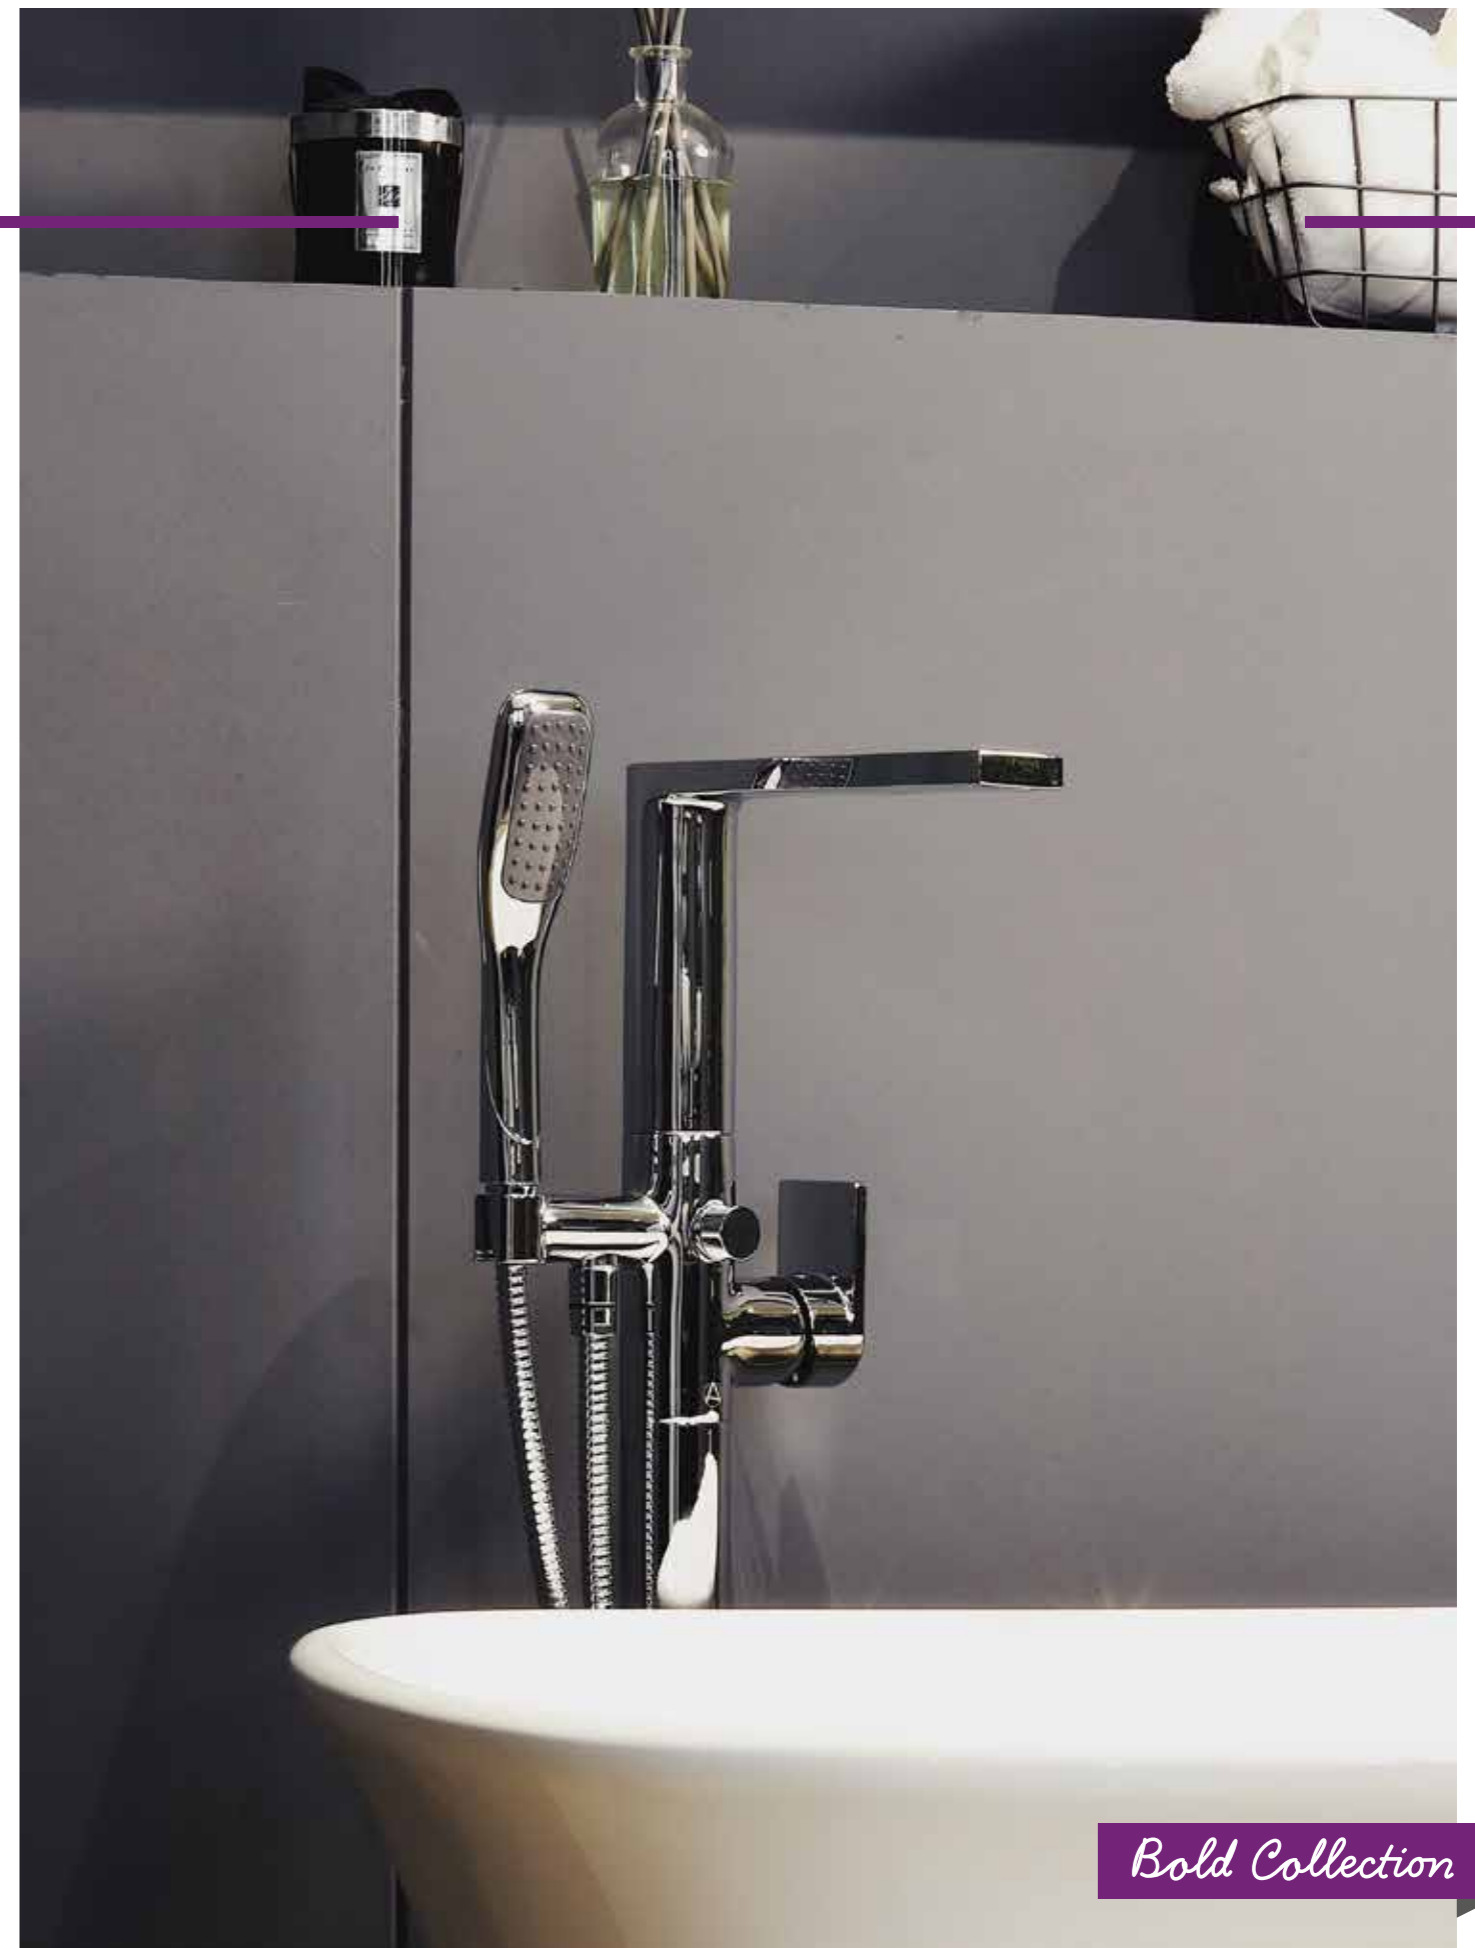

Bold Collection