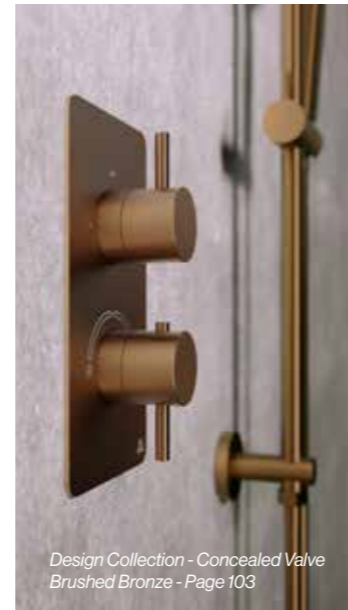

Design Collection - Concealed Valve
Brushed Bronze - Page 103