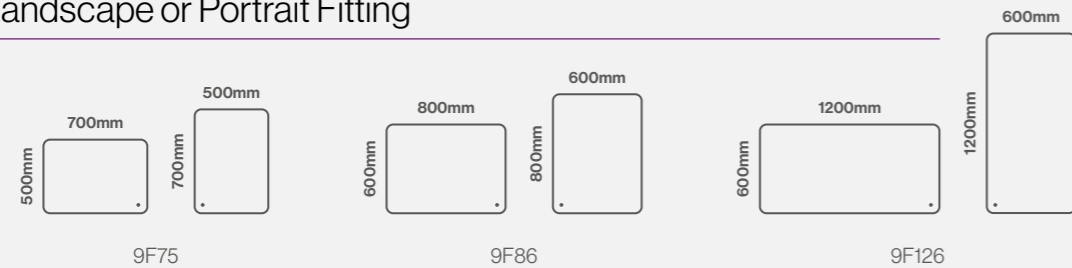

Landscape or Portrait Fitting

Fuse Round

Size Options

Dimensions	Code	Price
600mm Diameter	16FR60	£275.10 Inc. VAT / £229.25 Net
800mm Diameter	16FR80	£351.52 Inc. VAT / £292.93 Net

Features

- **Press and hold touch switch to adjust between cool and warm LED lighting**
- Energy efficient LED lighting
- Heated demister pad
- Frameless mirror with controlled LED lighting
- Slimline 30mm wall projection
- IP44 rated

Fitting

Model Shown: 800mm Diameter