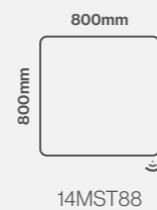

Portrait Fitting Only