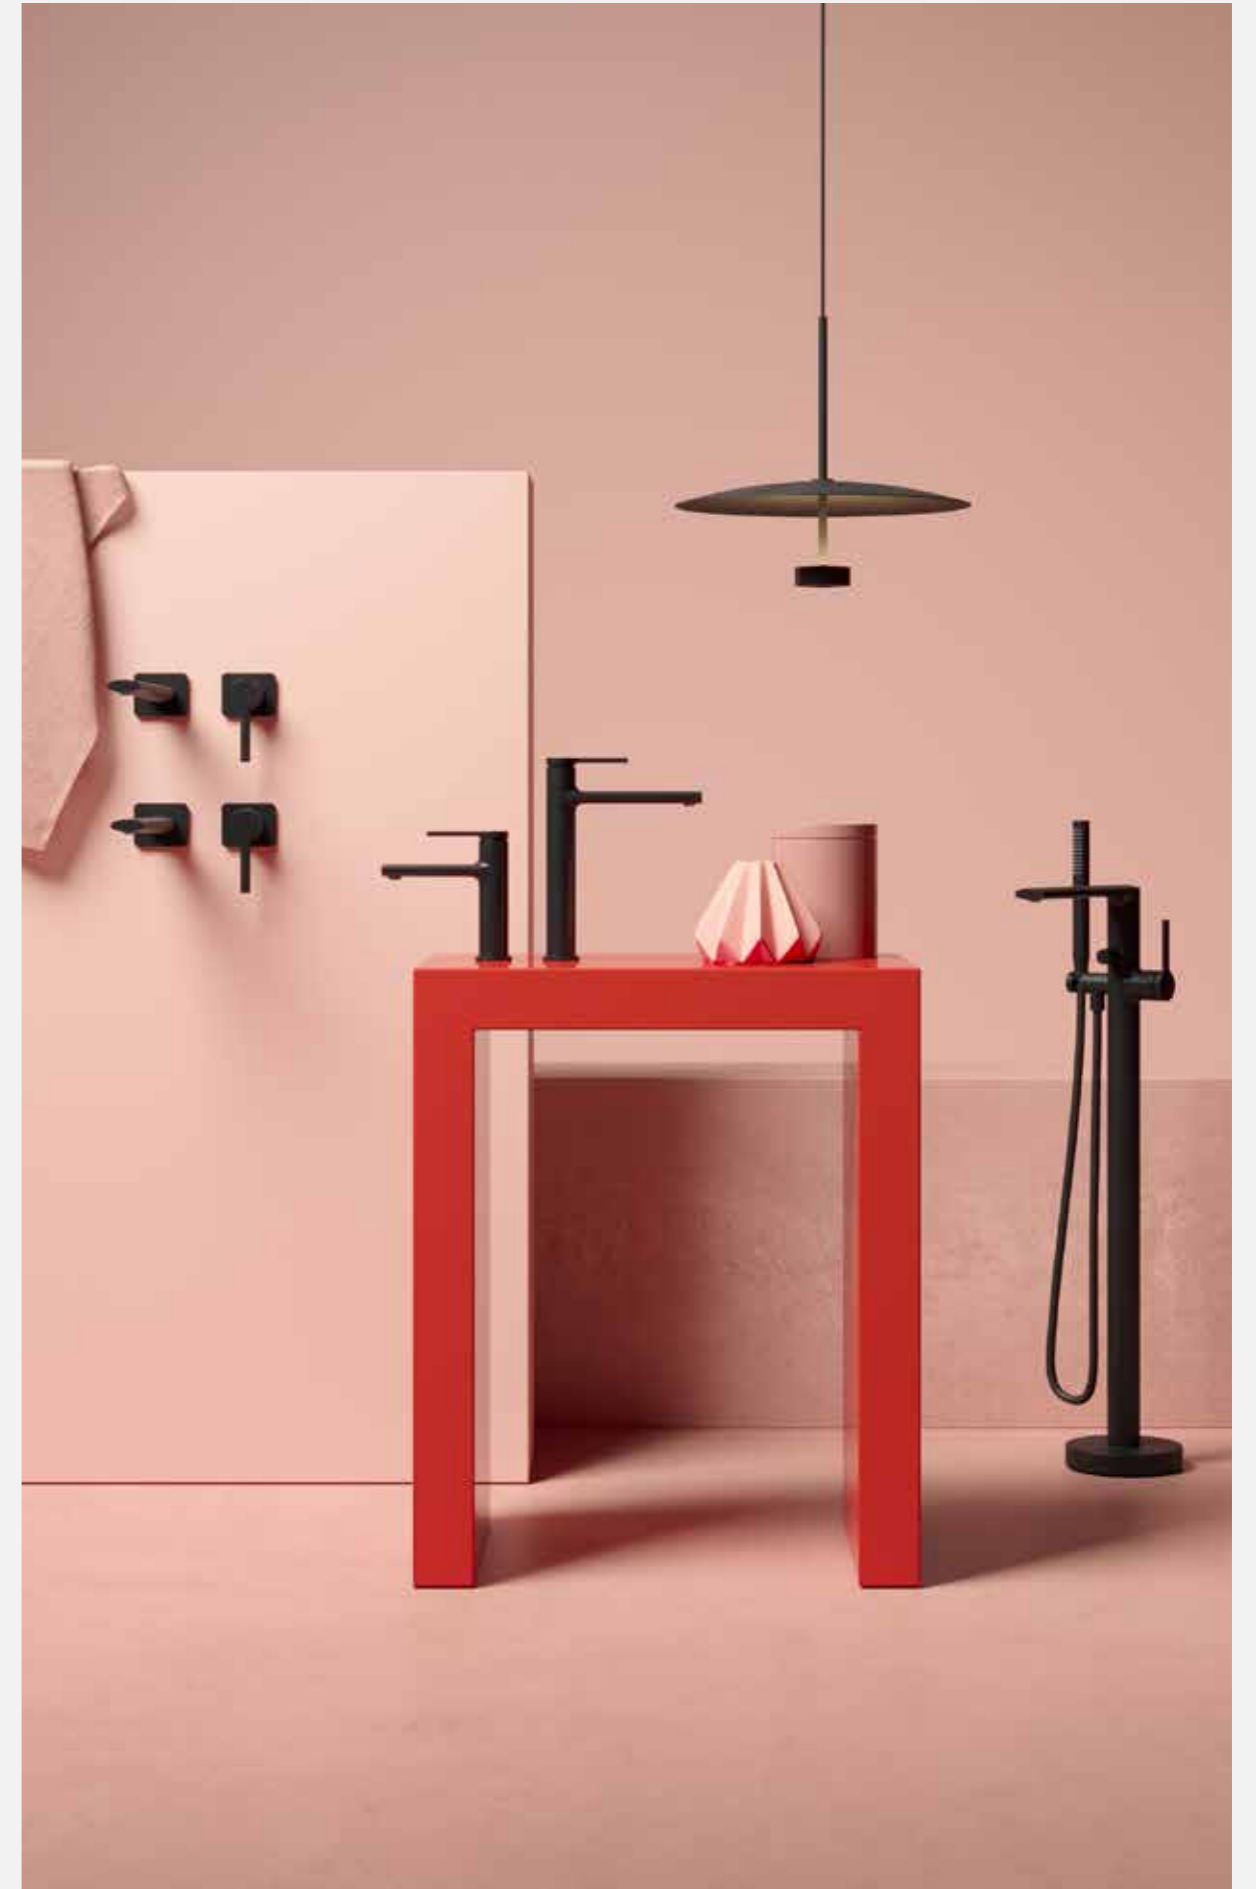

Ivy

The Elegant Collection.

The Ivy has stylish streamlined detailing with minimal headwork that adds a sleek & classic feel to your home.

Experience Ivy in Matt Black or Chrome

The **Ivy Collection** works well with **Shower Products** on the following pages; **94 & 100**

Find matching **Accessories** too on page **81**

This **Brassware Collection** is fitted with a **Water-saving Aerator** to help reduce water consumption

Warranty

THE IVY COLLECTION in all finishes includes an **Aqualla 12 Year Warranty**

Warranty includes 2 years parts and labour, and the remaining period parts only.

- Indicates a Product has a **Maximum Flow Rate of 6 L/min**
- Indicates a Product has a **Maximum Flow Rate of 8 L/min**

Compliant with Unified Water Label - **Green Band**
See Page 3 for more information