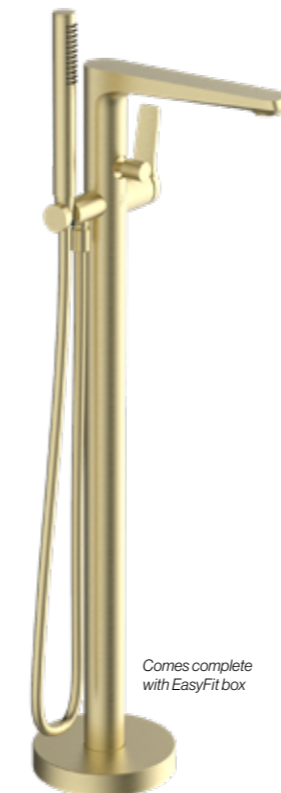

Comes complete with EasyFit box