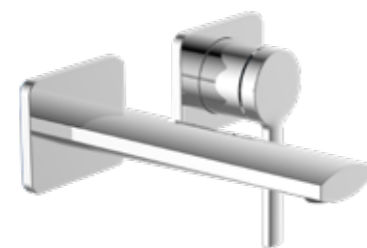

Wall Mounted Bath Filler

MB	CH
IV-WF-BL	IV-WF
£324.00 Inc. VAT	£264.00 Inc. VAT
£270.00 Net	£220.00 Net