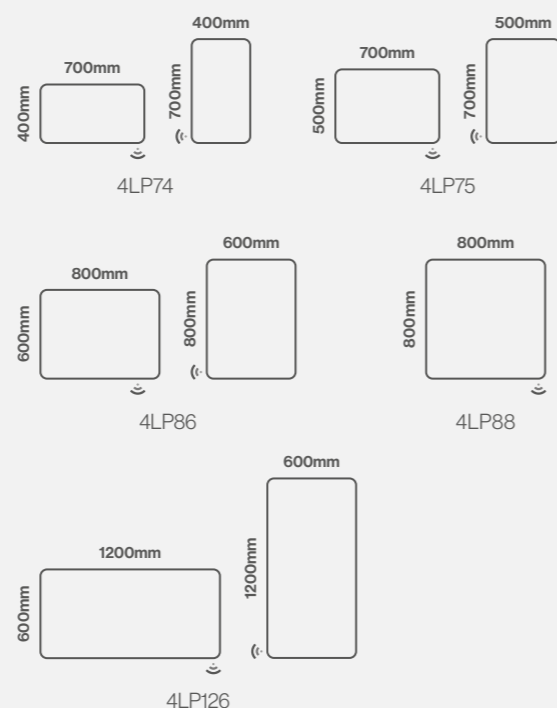

Landscape or Portrait Fitting

Linea Charge

Size Options

Dimensions	Code	Price
700 x 500mm	23LC75	£444.00 Inc. VAT / £370.00 Net
800 x 700mm	23LC87	£547.00 Inc. VAT / £455.83 Net

Features

- **Press and hold touch switch to adjust between cool and warm LED lighting**
- Touch switch power control
- Integrated shelf
- Wireless charging pad
- Toothbrush charging point(s)
- Intensity change
- LED lighting with acrylic diffuser
- Heated demister pad
- IP44 rated

Fitting as Below

Model Shown: 800 x 700mm