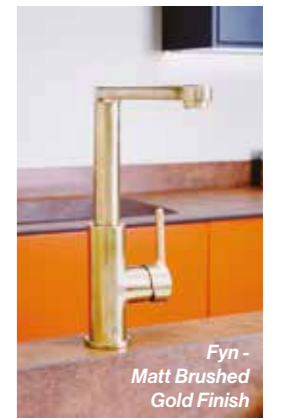

- Features**
- Angular design
 - Single lever temperature and waterflow control
 - 12 year warranty

Fyn -
Matt Brushed
Gold Finish

Cove

1 0.3

2 0.3

3 0.3

4 0.3

5 0.3