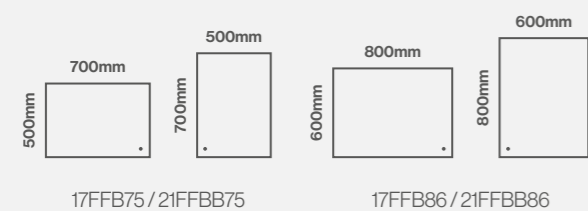

Model Shown: 700 x 500mm

Landscape or Portrait Fitting

Features

- Press and hold touch switch to adjust between cool and warm LED lighting
- Stainless steel frame with brushed brass finish
- Heated demister pad
- Landscape or portrait fitting
- IP44 rated