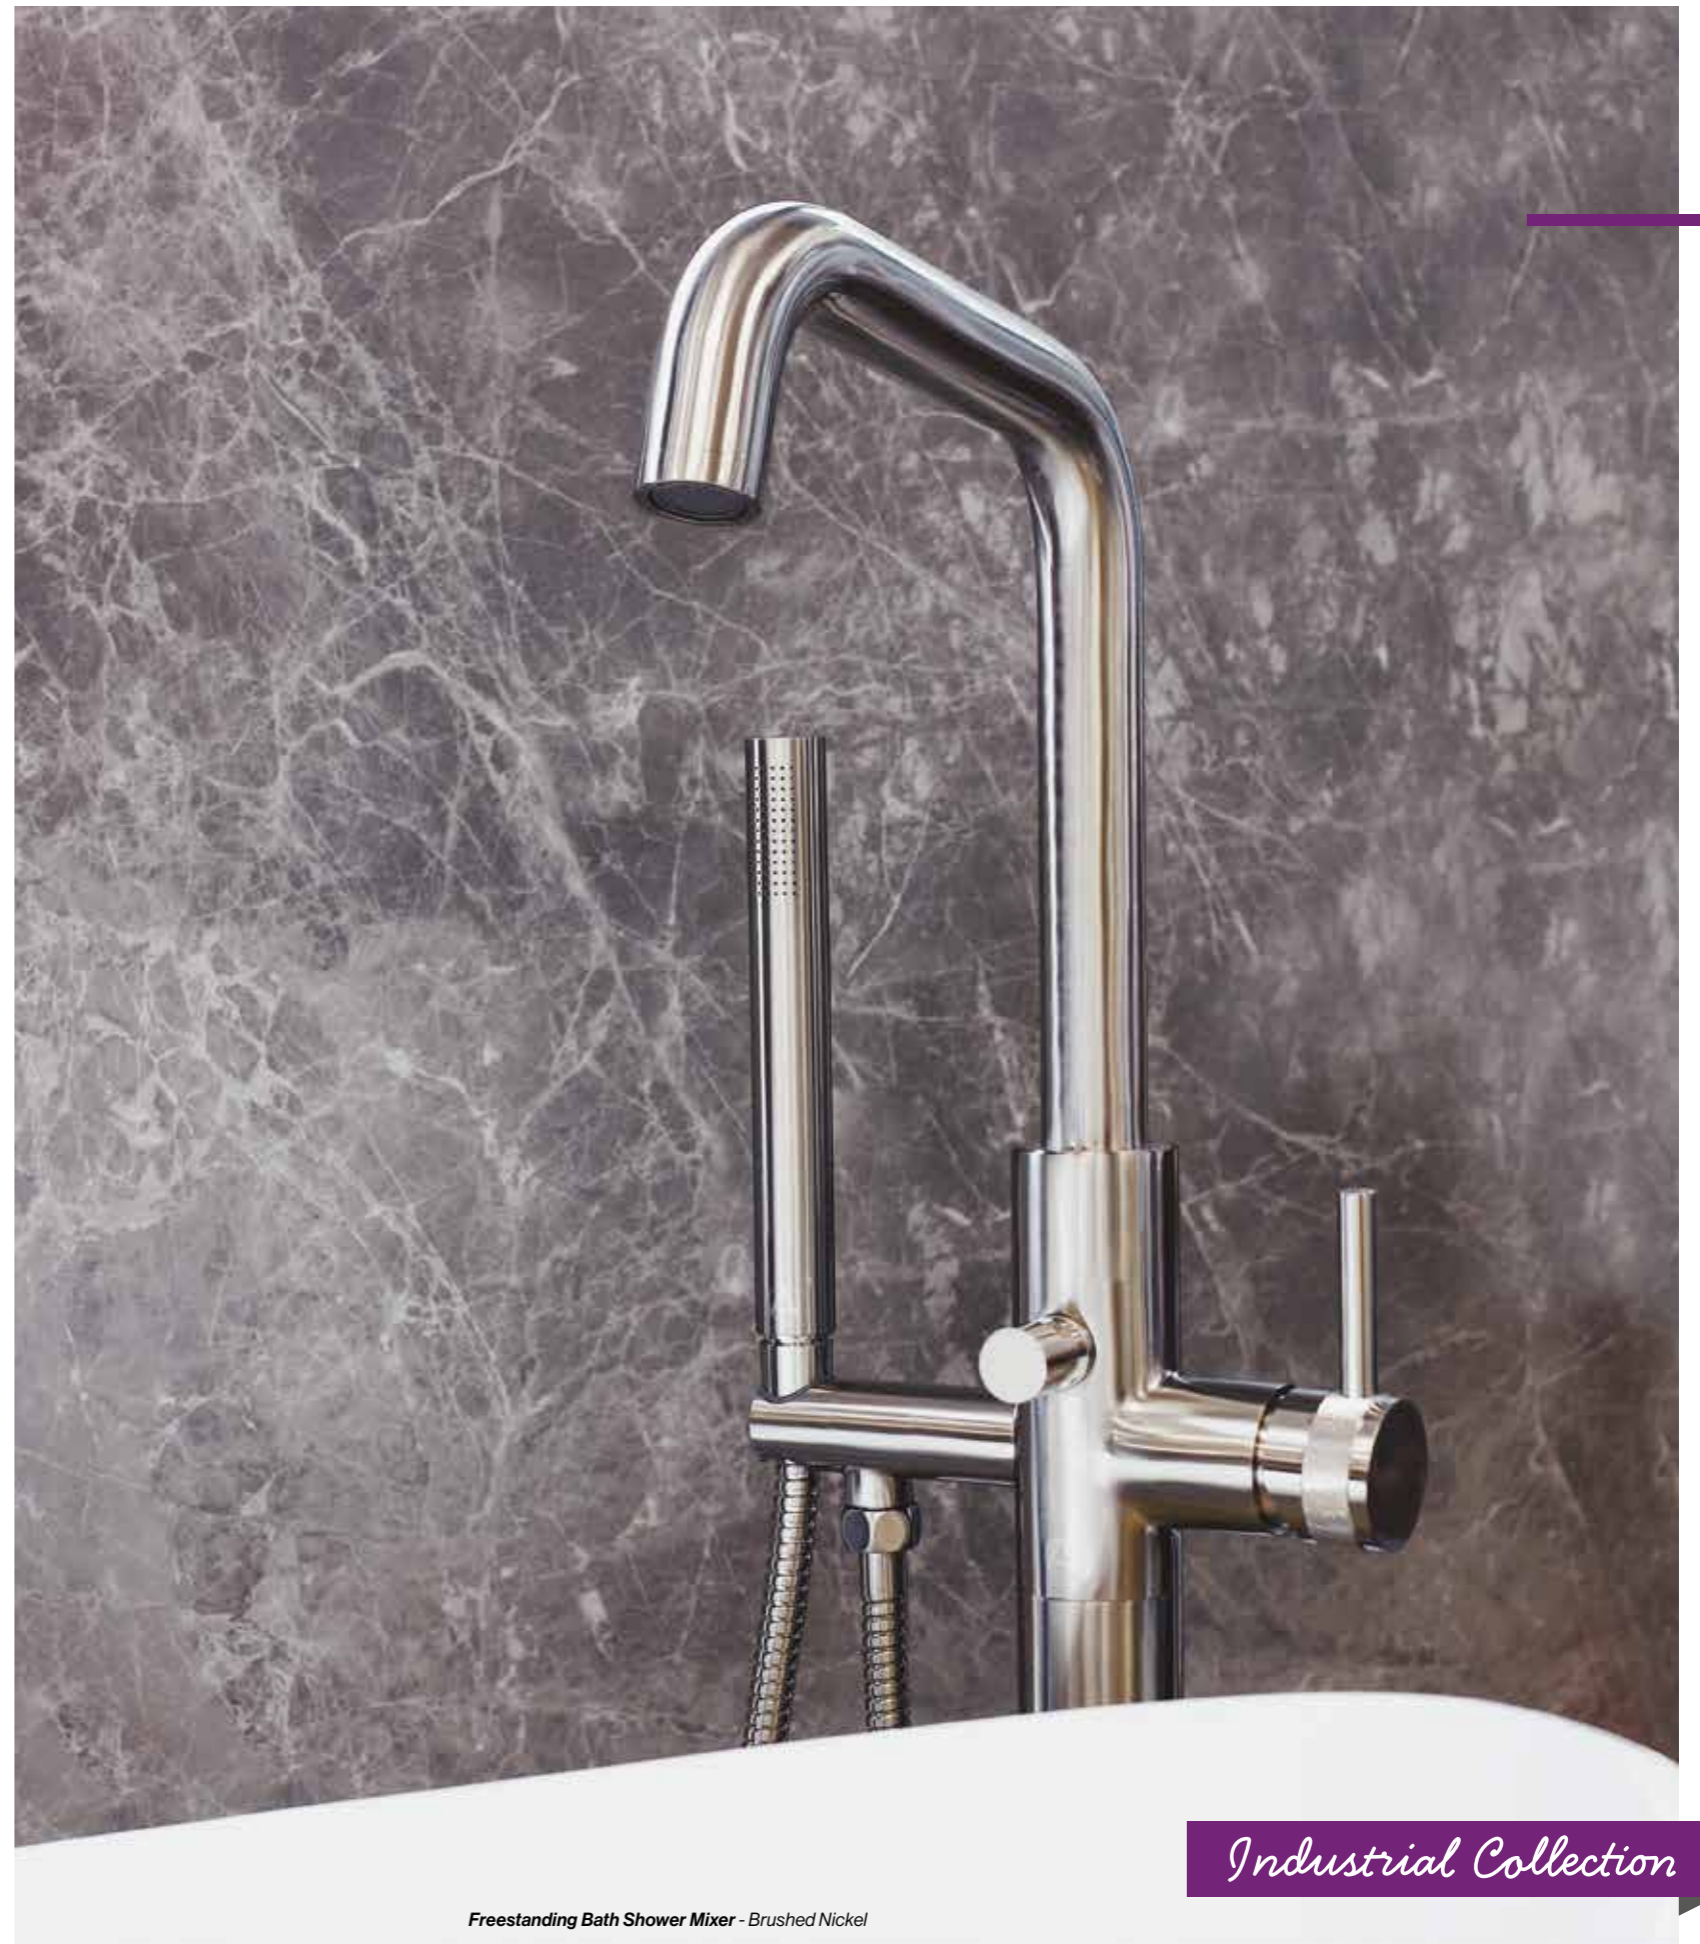

Freestanding Bath Shower Mixer - Chrome

Kyloe Tap Collection

All coloured finishes can be viewed online at aquallabronze.com

Freestanding Bath Shower Mixer - Matt Black

Freestanding Bath Shower Mixer - Brushed Brass