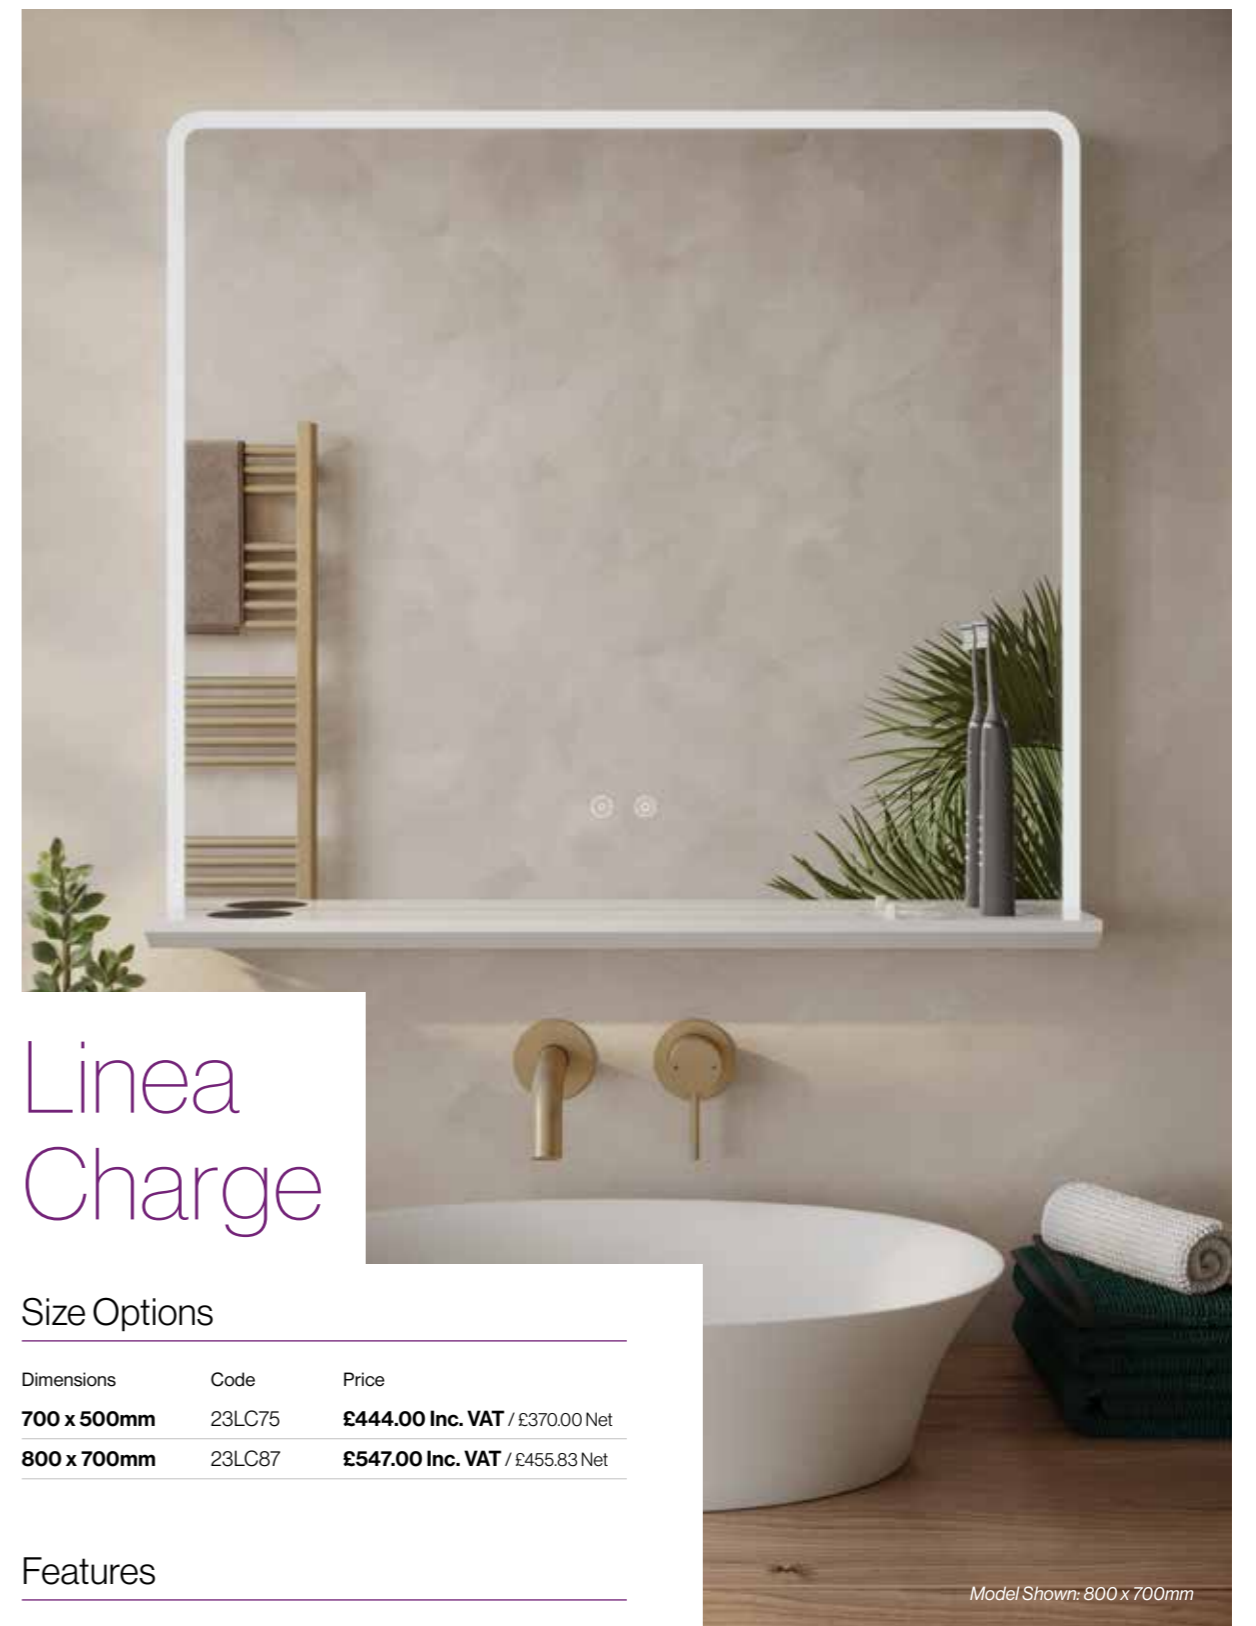

Size Options

Dimensions	Code	Price
800 x 700mm	26ST87	£364.00 Inc. VAT / £303.33 Net

Features

- **Press and hold touch switch to adjust between cool and warm LED lighting**
- Touch switch power control
- Intensity change (dimnable function)
- LED lighting
- Portrait & Landscape fitting
- IP44 rating

Fitting

Model Shown: 800 x 800mm

Linea Plus

Size Options

Dimensions	Code	Price
700 x 400mm	4LP74	£320.95 Inc. VAT / £267.46 Net
700 x 500mm	4LP75	£353.05 Inc. VAT / £294.20 Net
800 x 600mm	4LP86	£385.14 Inc. VAT / £320.95 Net
800 x 800mm	4LP88	£449.33 Inc. VAT / £374.44 Net
1200 x 600mm	4LP126	£565.48 Inc. VAT / £471.24 Net

Features

- Energy efficient one piece LED lighting strip
- Aesthetically softer design
- Heated demister pad
- Infrared on/off sensor
- IP44 rated

Landscape or Portrait Fitting

Linea Charge

Size Options

Dimensions	Code	Price
700 x 500mm	23LC75	£444.00 Inc. VAT / £370.00 Net
800 x 700mm	23LC87	£547.00 Inc. VAT / £455.83 Net

Features

- **Press and hold touch switch to adjust between cool and warm LED lighting**
- Touch switch power control
- Integrated shelf
- Wireless charging pad
- Toothbrush charging point(s)
- Intensity change
- LED lighting with acrylic diffuser
- Heated demister pad
- IP44 rated