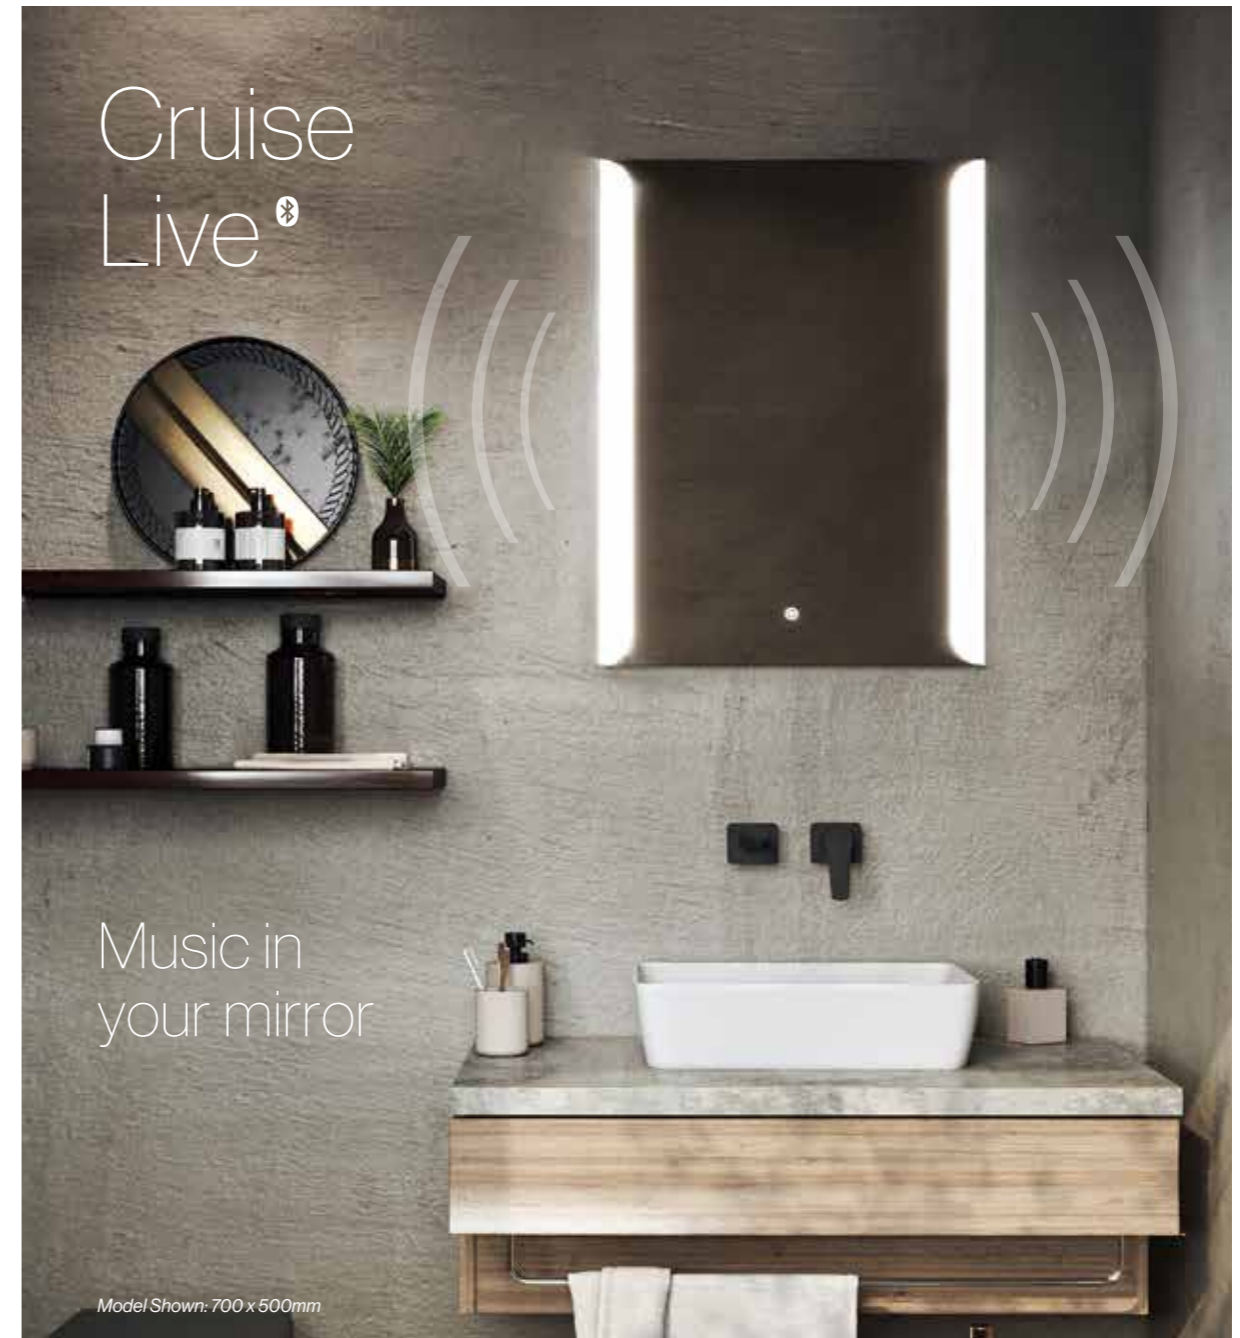

Model Shown: 700 x 500mm

Landscape or Portrait Fitting

Features

- Press and hold touch switch to adjust between cool and warm LED lighting
- Stainless steel frame with brushed brass finish
- Heated demister pad
- Landscape or portrait fitting
- IP44 rated

Model Shown: 800 x 600mm

Saturn

Size Options

Dimensions	Code	Price
800mm Diameter	18SAT80	£458.50 Inc. VAT / £382.08 Net

Features

- Halo effect LED backlighting
- Sandblasted edging
- Touch switch power control
- Heated demister pad
- IP44 rated

Fitting

Cruise Live[®]

Music in your mirror

Model Shown: 700 x 500mm

Size Options

Dimensions	Code	Price
700 x 500mm	7CL75	£465.38 Inc. VAT / £387.82 Net
800 x 600mm	7CL86	£513.52 Inc. VAT / £427.93 Net

Features

- Energy efficient LED lighting
- Heated demister pad
- Touch switch power control
- Electric toothbrush & shaver charging socket
- Bluetooth connectivity
- IP44 rated

Portrait Fitting Only

Glow

Model Shown:
700 x 500mm