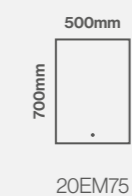

Portrait Fitting Only