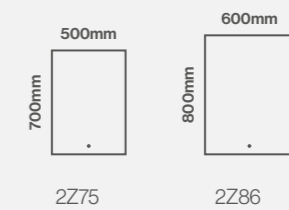

Features

- Energy efficient LED lighting
- Heated demister pad
- Electric toothbrush & shaver charging socket
- Touch switch power control
- IP44 rated

Portrait Fitting Only

Zest

Size Options

Dimensions	Code	Price
700 x 500mm	8ZES75	£288.86 Inc. VAT / £240.71 Net
800 x 600mm	8ZES86	£320.95 Inc. VAT / £267.46 Net