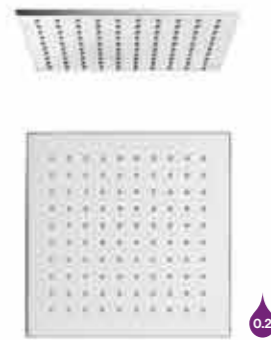

Your Choice

Showerheads

For the ultimate in luxury showering, select an 8mm brass showerhead for long lasting quality and durability.

**Encore
Brass Showerhead 200mm**
Code: ES20
£120.36 Inc. VAT / £100.30 Net