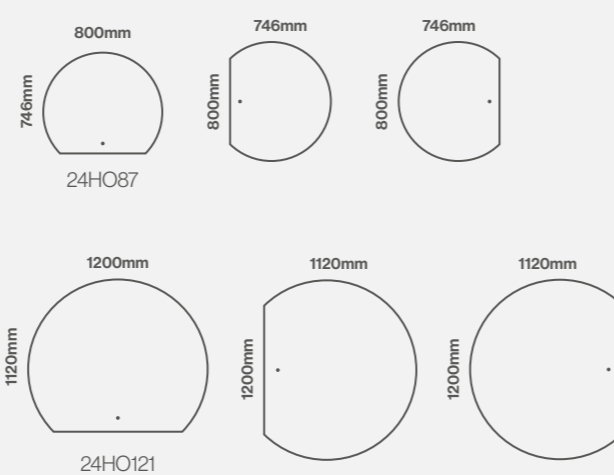

Landscape or Portrait Fitting