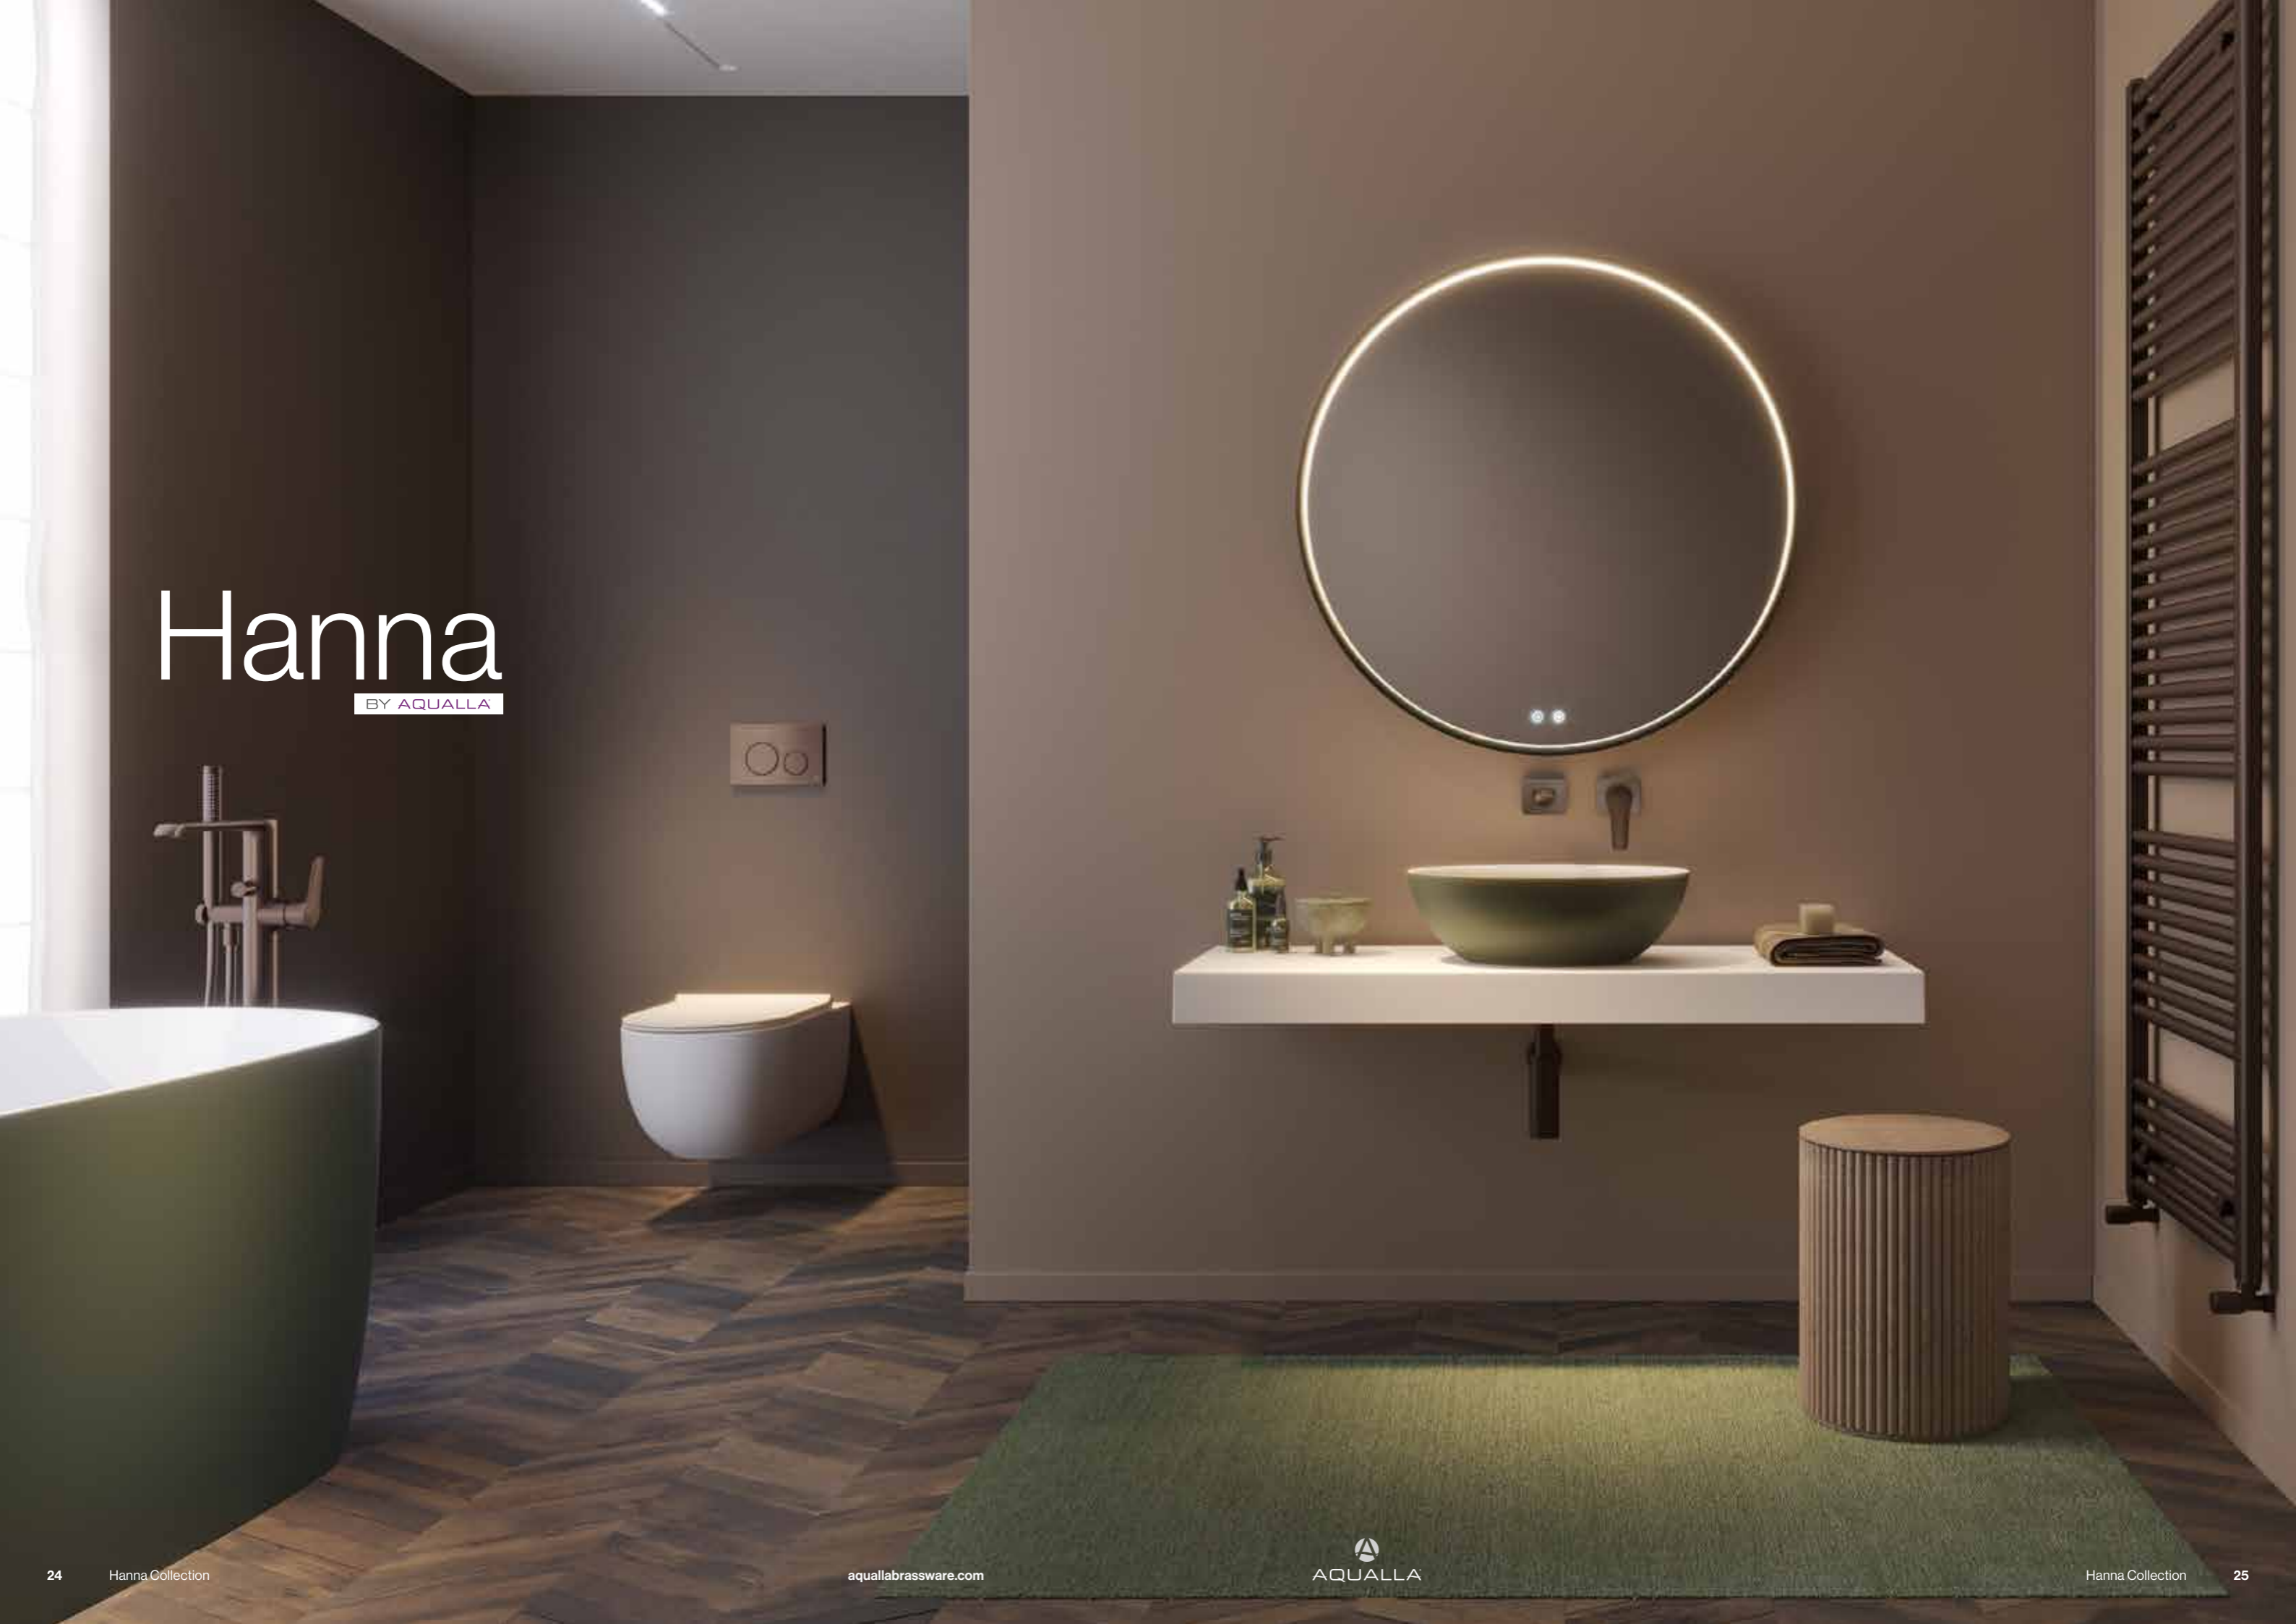

Are you looking to create perfect symmetry in your space? The Linea is crafted with the versatility to create balance with its angular shape.

Available in **Chrome**

Georgia

BY AQUALLA

Pages 78-79

Add a touch of vintage to your bathroom. Imagine pairing it with classic floral wallpaper with contrasting clean white lines.

Available in **Chrome**

Compliant with Unified Water Label - Green Band
See Page 3 for more information

Brassware Collection

Hanna

BY AQUALLA

Hanna

The Timeless Collection.

Its distinctive spout is designed to fit perfectly into your bathroom, giving it a soft yet modern touch with a slightly elevated handle.