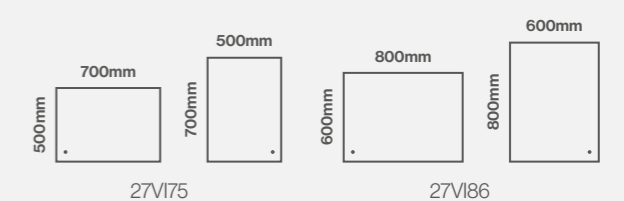

Landscape or Portrait Fitting