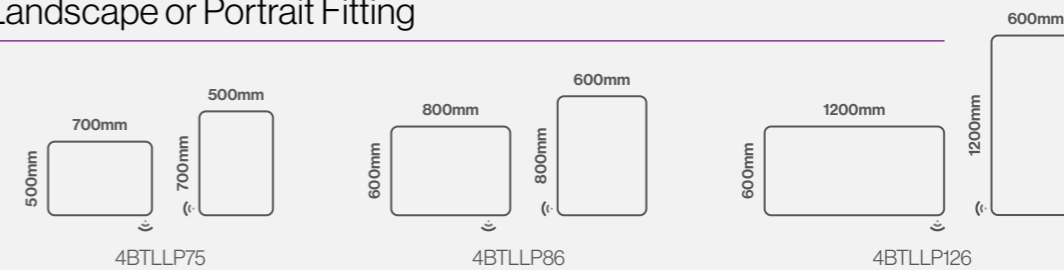

Landscape or Portrait Fitting