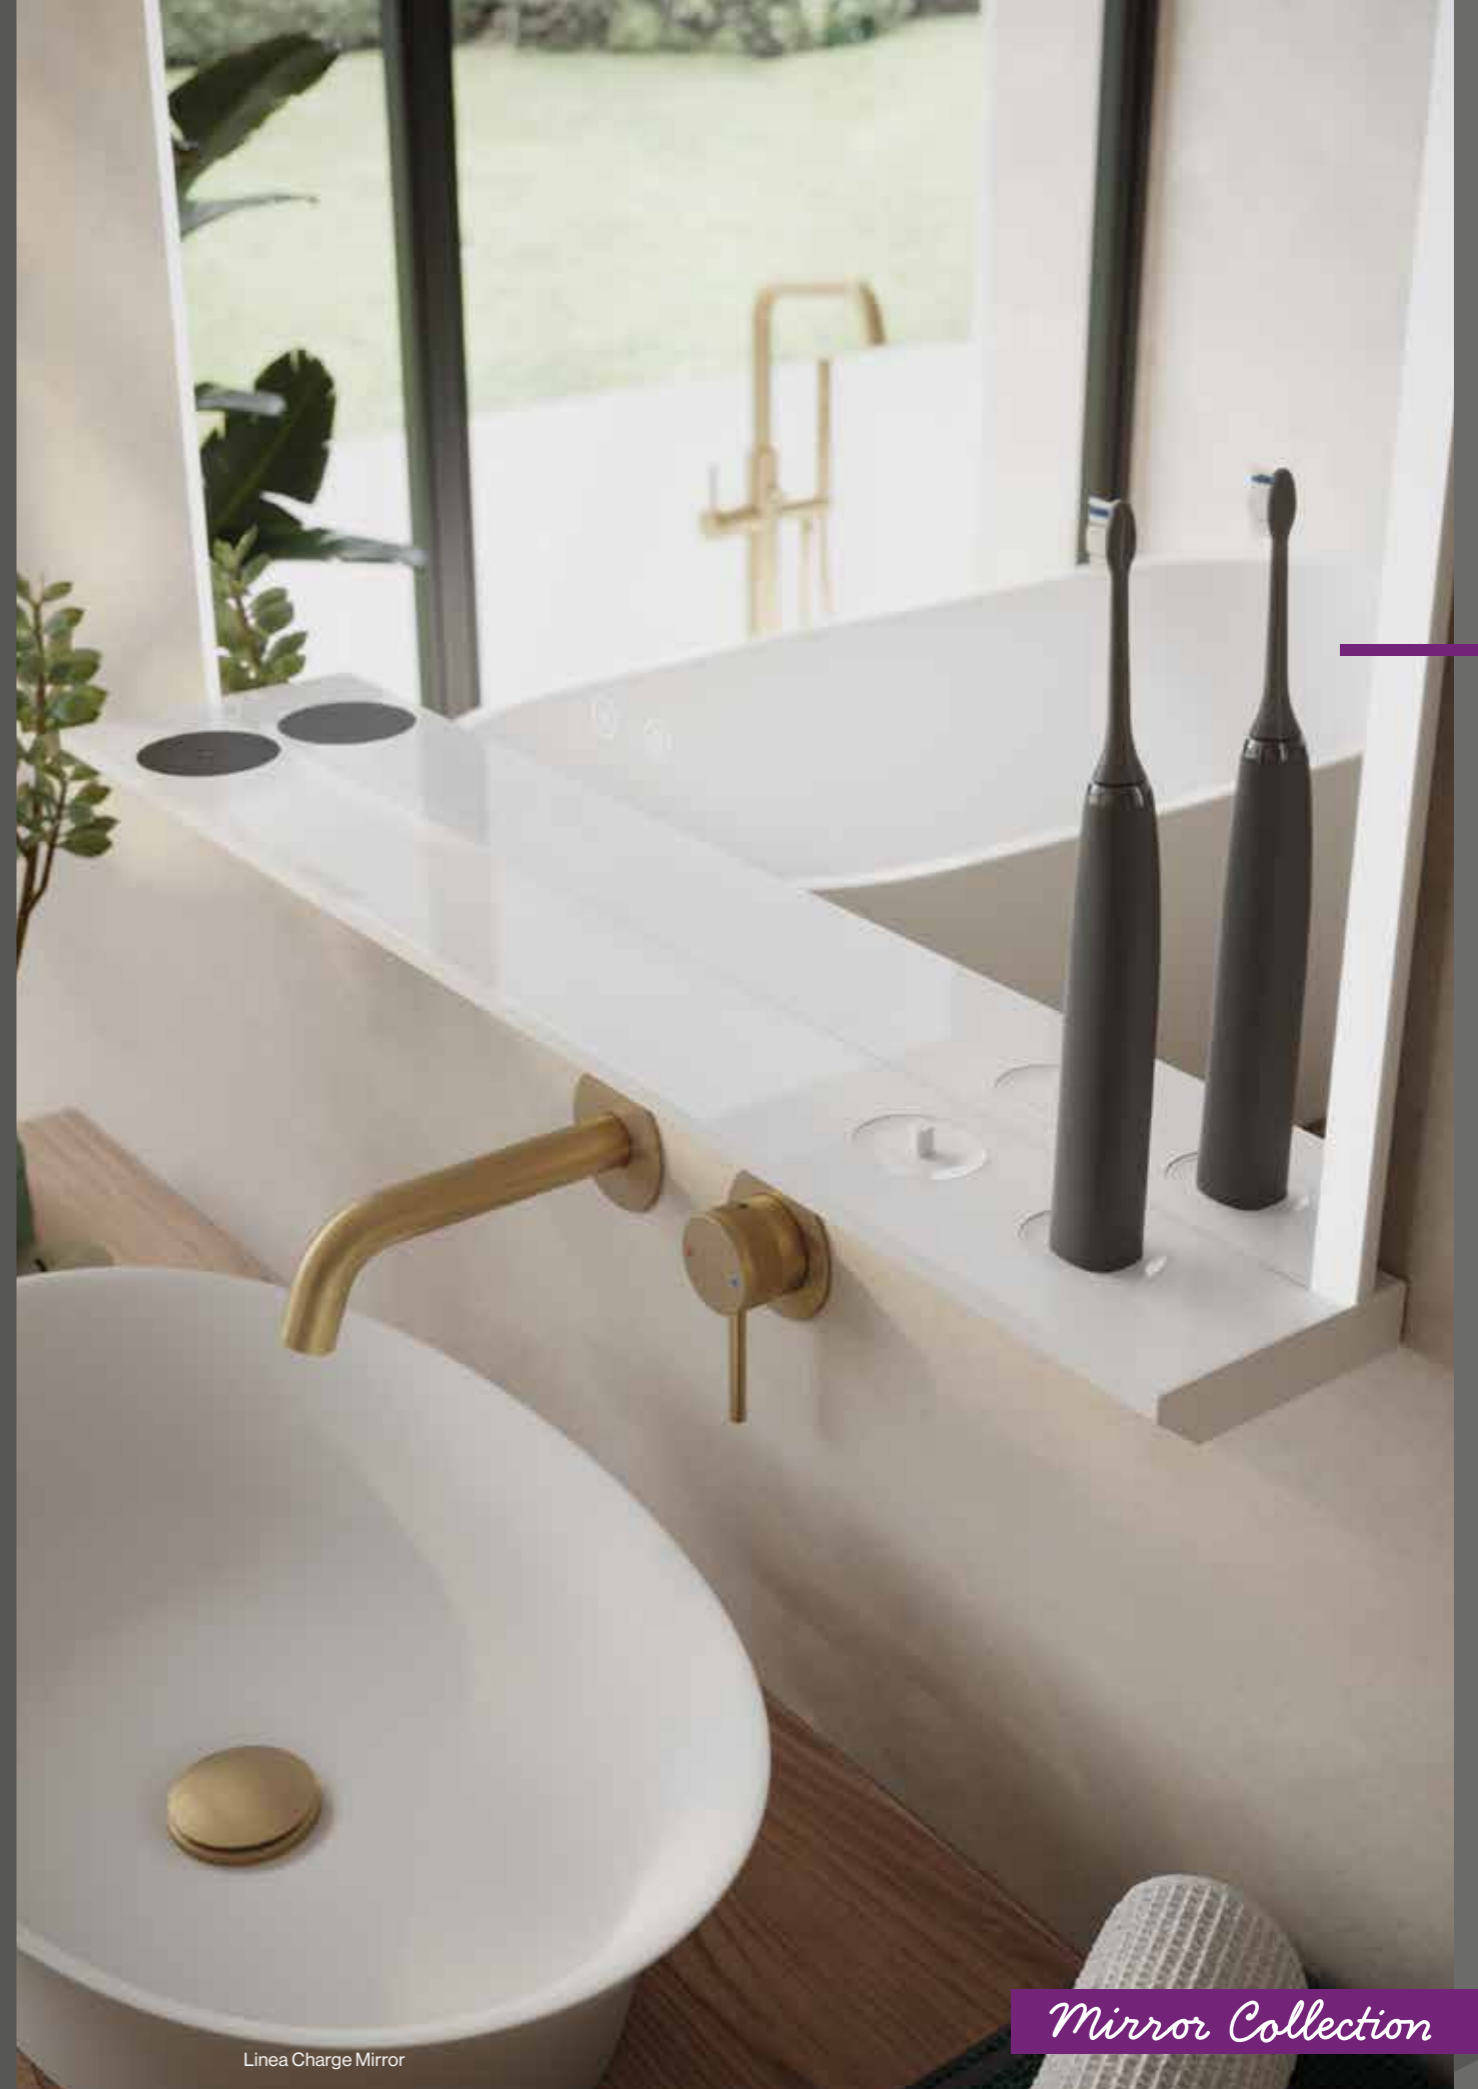

Warranty

MIRROR COLLECTION
in all finishes include an
Aqualla 5 Year Warranty

Warranty includes 2 years parts and labour,
and the remaining period parts only.

All mirrors with infrared on/off sensors require a minimum
150mm clearance from the sensor to any surface.